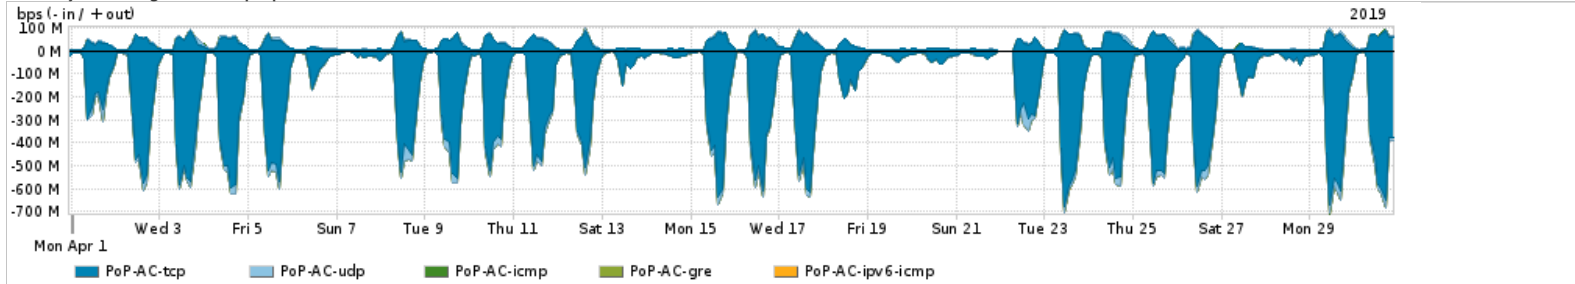

PROFILE	APPLICATION	IN	OUT	TOTAL
☒	PoP-AC	other UDP	2.14 Mbps	1.33 Mbps	3.47 Mbps
☐	PoP-AC	dns	717.03 Kbps	157.13 Kbps	874.15 Kbps
☐	PoP-AC	ssh	91.75 Kbps	128.41 Kbps	220.16 Kbps
☐	PoP-AC	smtp	152.26 Kbps	46.21 Kbps	198.47 Kbps
☐	PoP-AC	xmpp	97.65 Kbps	81.21 Kbps	178.86 Kbps
☐	PoP-AC	bittorrent	39.24 Kbps	15.21 Kbps	54.44 Kbps

Distribuição do tráfego do PoP-AC por protocolo

Average | Max | PCT95

	PROFILE	PROTOCOL	IN	OUT	TOTAL
☒	PoP-AC	tcp	174.38 Mbps	24.98 Mbps	199.36 Mbps
☒	PoP-AC	udp	10.03 Mbps	2.62 Mbps	12.65 Mbps
☒	PoP-AC	icmp	20.63 Kbps	56.31 Kbps	76.94 Kbps
☒	PoP-AC	gre	567.00 bps	132.00 bps	699.00 bps
☒	PoP-AC	ipv6-icmp	120.00 bps	58.00 bps	178.00 bps
☐	PoP-AC	sctp	118.00 bps	0.00 bps	118.00 bps
☐	PoP-AC	ipv6	2.00 bps	0.00 bps	2.00 bps
☐	PoP-AC	vmtpt	0.00 bps	0.00 bps	0.00 bps
☐	PoP-AC	sun-nd	0.00 bps	0.00 bps	0.00 bps
☐	PoP-AC	trunk-1	0.00 bps	0.00 bps	0.00 bps

For assistance with this product, please contact support at <https://support.arbornetworks.com>