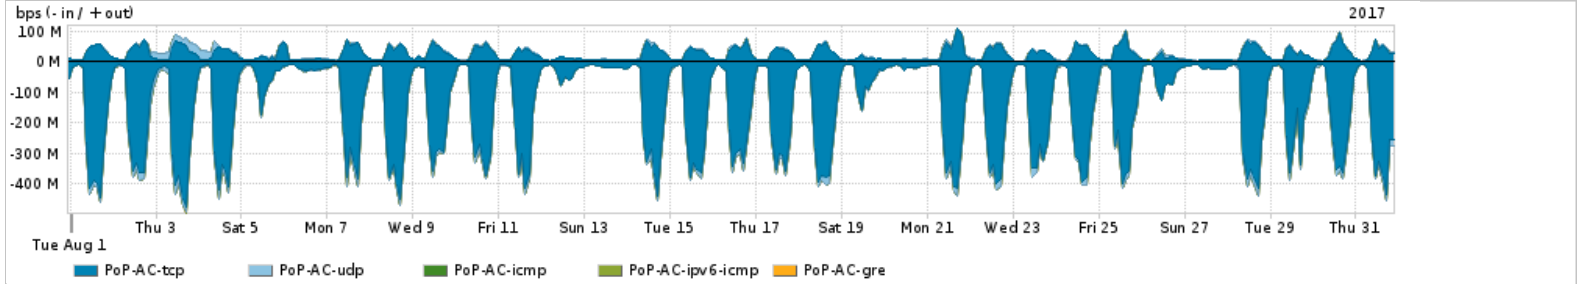

PROFILE	APPLICATION	IN	OUT	TOTAL	
☒	PoP-AC	other UDP		2.37 Mbps	2.59 Mbps	4.96 Mbps
☐	PoP-AC	dns		422.24 Kbps	108.91 Kbps	531.14 Kbps
☐	PoP-AC	ssh		194.63 Kbps	70.62 Kbps	265.25 Kbps
☐	PoP-AC	smtp		103.52 Kbps	49.09 Kbps	152.61 Kbps
☐	PoP-AC	bittorrent		55.04 Kbps	67.93 Kbps	122.96 Kbps
☐	PoP-AC	xmpp		62.55 Kbps	46.80 Kbps	109.35 Kbps

Distribuição do tráfego do PoP-AC por protocolo

Average | Max | PCT95

	PROFILE	PROTOCOL	IN	OUT	TOTAL	
☒	PoP-AC	tcp		141.29 Mbps	22.88 Mbps	164.17 Mbps
☒	PoP-AC	udp		7.52 Mbps	3.08 Mbps	10.60 Mbps
☒	PoP-AC	icmp		14.40 Kbps	20.82 Kbps	35.22 Kbps
☒	PoP-AC	ipv6-icmp		91.00 bps	129.00 bps	220.00 bps
☒	PoP-AC	gre		38.00 bps	0.00 bps	38.00 bps
☐	PoP-AC	ipv6		1.00 bps	4.00 bps	5.00 bps
☐	PoP-AC	sctp		4.00 bps	0.00 bps	4.00 bps

For assistance with this product, please contact support at <https://support.arbornetworks.com>