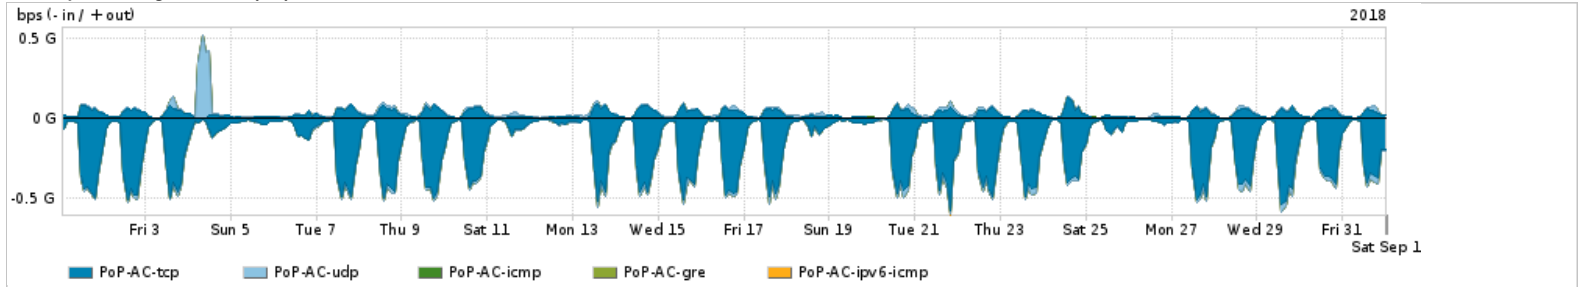

PROFILE	APPLICATION	IN	OUT	TOTAL
☒	PoP-AC	other UDP	1.84 Mbps	7.98 Mbps	9.83 Mbps
☒	PoP-AC	quit	7.06 Mbps	1.53 Mbps	8.60 Mbps
☒	PoP-AC	other TCP	4.82 Mbps	307.07 Kbps	5.13 Mbps
☐	PoP-AC	ldap	240.98 Kbps	1.93 Mbps	2.17 Mbps
☐	PoP-AC	ssh	1.48 Mbps	595.55 Kbps	2.08 Mbps
☐	PoP-AC	dns	273.63 Kbps	104.00 Kbps	377.62 Kbps
☐	PoP-AC	macromedia-fcs	54.83 Kbps	238.48 Kbps	293.31 Kbps
☐	PoP-AC	xmpp	105.48 Kbps	74.71 Kbps	180.18 Kbps

Distribuição do tráfego do PoP-AC por protocolo

Average | Max | PCT95

	PROFILE	PROTOCOL	IN	OUT	TOTAL
☒	PoP-AC	tcp	165.47 Mbps	23.53 Mbps	189.00 Mbps
☒	PoP-AC	udp	9.29 Mbps	11.58 Mbps	20.87 Mbps
☒	PoP-AC	icmp	24.70 Kbps	63.18 Kbps	87.88 Kbps
☒	PoP-AC	gre	1.33 Kbps	710.00 bps	2.04 Kbps
☒	PoP-AC	ipv6-icmp	123.00 bps	10.00 bps	133.00 bps
☐	PoP-AC	ipv6	26.00 bps	14.00 bps	40.00 bps

For assistance with this product, please contact support at <https://support.arbornetworks.com>