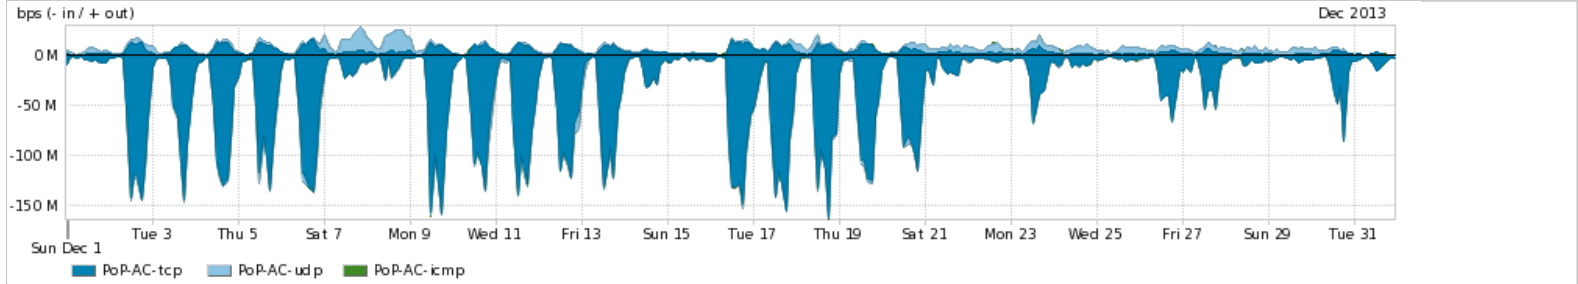

PROFILE	APPLICATION	IN	OUT	TOTAL	
☐	PoP-AC	smtp	61.33 Kbps	191.45 Kbps	252.78 Kbps
☒	PoP-AC	macromedia-fcs	172.12 Kbps	7.26 Kbps	179.38 Kbps
☐	PoP-AC	dns	61.07 Kbps	75.13 Kbps	136.21 Kbps
☐	PoP-AC	rdp	2.53 Kbps	32.76 Kbps	35.29 Kbps
☐	PoP-AC	telnet	8.85 Kbps	8.66 Kbps	17.51 Kbps

Distribuição do tráfego do PoP-AC por protocolo

Average | Max | PCT95

PROFILE	PROTOCOL	IN	OUT	TOTAL	
☒	PoP-AC	tcp	33.57 Mbps	3.97 Mbps	37.54 Mbps
☒	PoP-AC	udp	1.05 Mbps	3.61 Mbps	4.66 Mbps
☒	PoP-AC	icmp	60.97 Kbps	62.04 Kbps	123.00 Kbps
☐	PoP-AC	esp	0.00 bps	50.70 Kbps	50.70 Kbps
☐	PoP-AC	ipv6	9.00 bps	4.00 bps	13.00 bps
☐	PoP-AC	swipe	0.00 bps	0.00 bps	0.00 bps
☐	PoP-AC	ifmp	0.00 bps	0.00 bps	0.00 bps

For assistance with this product, please contact support@arbornetworks.com.