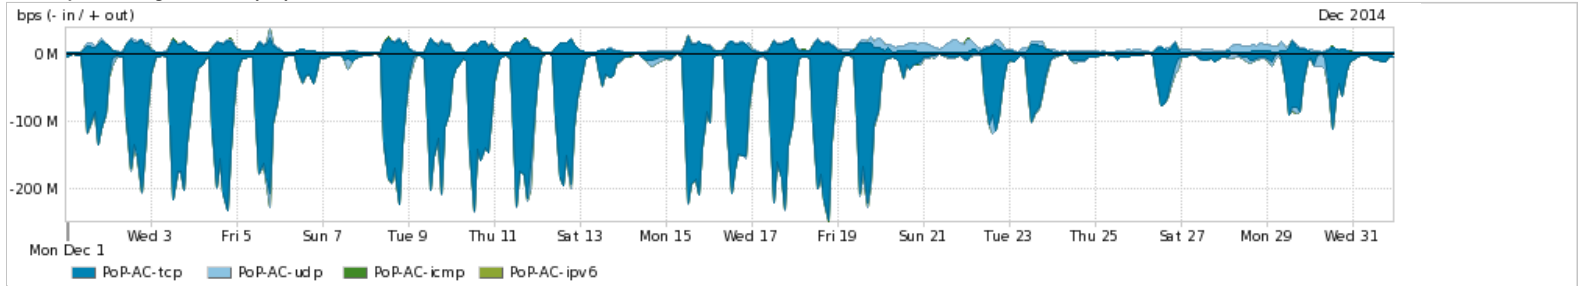

PROFILE	APPLICATION	IN	OUT	TOTAL	
☐	PoP-AC	dns	65.97 Kbps	71.90 Kbps	137.87 Kbps
☐	PoP-AC	rdp	7.16 Kbps	72.26 Kbps	79.42 Kbps
☐	PoP-AC	bittorrent	12.31 Kbps	51.95 Kbps	64.27 Kbps
☐	PoP-AC	sip	33.12 Kbps	25.15 Kbps	58.26 Kbps
☐	PoP-AC	ssh	13.97 Kbps	20.07 Kbps	34.03 Kbps

Distribuição do tráfego do PoP-AC por protocolo

Average | Max | PCT95

PROFILE	PROTOCOL	IN	OUT	TOTAL	
☒	PoP-AC	tcp	54.17 Mbps	5.90 Mbps	60.07 Mbps
☒	PoP-AC	udp	1.70 Mbps	2.60 Mbps	4.30 Mbps
☒	PoP-AC	icmp	60.77 Kbps	63.97 Kbps	124.74 Kbps
☒	PoP-AC	ipv6	10.00 bps	1.00 bps	11.00 bps
☐	PoP-AC	sctp	2.00 bps	0.00 bps	2.00 bps
☐	PoP-AC	ip	0.00 bps	0.00 bps	0.00 bps
☐	PoP-AC	st	0.00 bps	0.00 bps	0.00 bps

For assistance with this product, please contact support@arbornetworks.com.