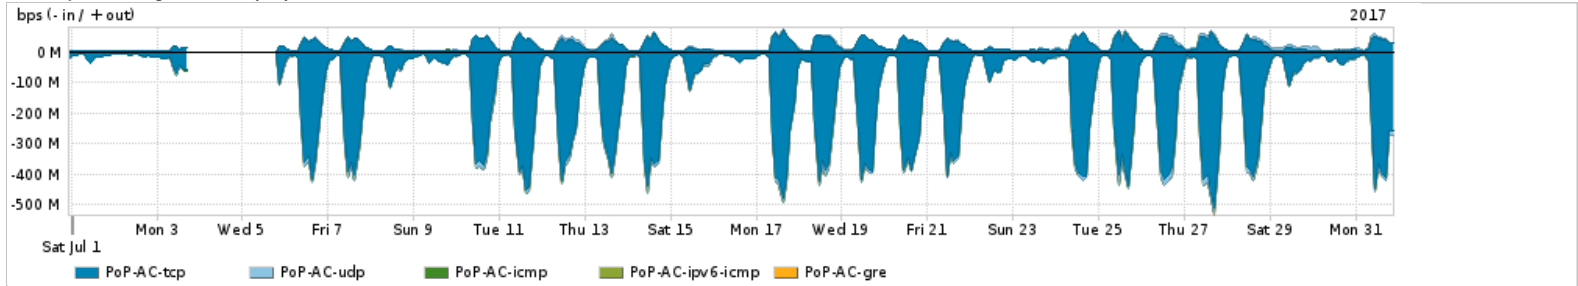

PROFILE	APPLICATION	IN	OUT	TOTAL
☒	PoP-AC	quit	2.83 Mbps	173.99 Kbps	3.01 Mbps
☐	PoP-AC	ssh	323.93 Kbps	182.82 Kbps	506.75 Kbps
☐	PoP-AC	dns	256.67 Kbps	74.20 Kbps	330.87 Kbps
☐	PoP-AC	macromedia-fcs	154.56 Kbps	1.93 Kbps	156.49 Kbps
☐	PoP-AC	smtp	60.47 Kbps	24.86 Kbps	85.32 Kbps
☐	PoP-AC	xmpp	49.53 Kbps	35.37 Kbps	84.90 Kbps

Distribuição do tráfego do PoP-AC por protocolo

Average | Max | PCT95

	PROFILE	PROTOCOL	IN	OUT	TOTAL
☒	PoP-AC	tcp	120.49 Mbps	15.97 Mbps	136.46 Mbps
☒	PoP-AC	udp	4.87 Mbps	2.17 Mbps	7.05 Mbps
☒	PoP-AC	icmp	12.17 Kbps	17.72 Kbps	29.90 Kbps
☒	PoP-AC	ipv6-icmp	83.00 bps	186.00 bps	269.00 bps
☒	PoP-AC	gre	126.00 bps	0.00 bps	126.00 bps
☐	PoP-AC	ipv6	118.00 bps	4.00 bps	122.00 bps
☐	PoP-AC	sctp	1.00 bps	0.00 bps	1.00 bps

For assistance with this product, please contact support at <https://support.arbornetworks.com>