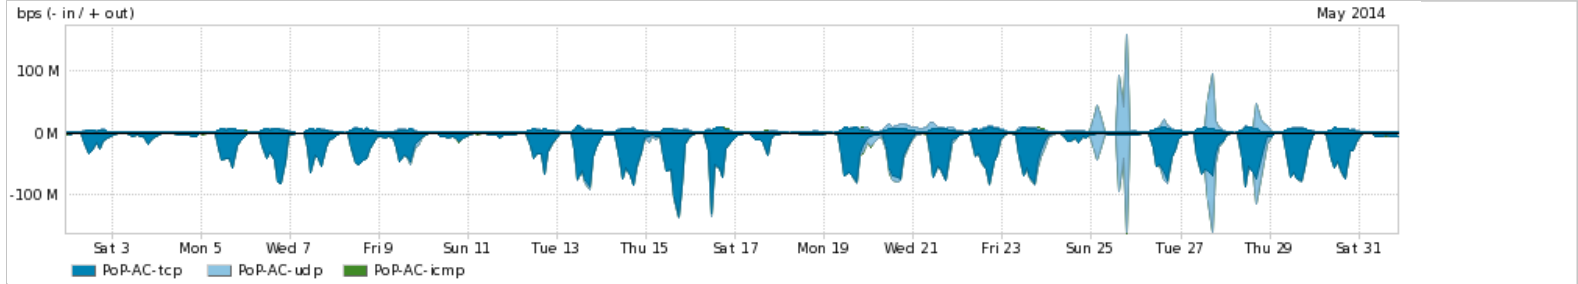

PROFILE	APPLICATION	IN	OUT	TOTAL	
☒	PoP-AC	macromedia-fcs		60.42 Kbps	2.34 Kbps	62.76 Kbps
☐	PoP-AC	smtp		13.54 Kbps	6.30 Kbps	19.85 Kbps
☐	PoP-AC	bittorrent		2.23 Kbps	8.73 Kbps	10.96 Kbps
☐	PoP-AC	rdp		1.19 Kbps	6.32 Kbps	7.51 Kbps
☐	PoP-AC	ssh		599.00 bps	2.99 Kbps	3.59 Kbps

Distribuição do tráfego do PoP-AC por protocolo

Average | Max | PCT95

	PROFILE	PROTOCOL	IN	OUT	TOTAL	
☒	PoP-AC	tcp		22.02 Mbps	2.72 Mbps	24.74 Mbps
☒	PoP-AC	udp		2.54 Mbps	2.69 Mbps	5.23 Mbps
☒	PoP-AC	icmp		55.14 Kbps	53.67 Kbps	108.81 Kbps

For assistance with this product, please contact support@arbornetworks.com.