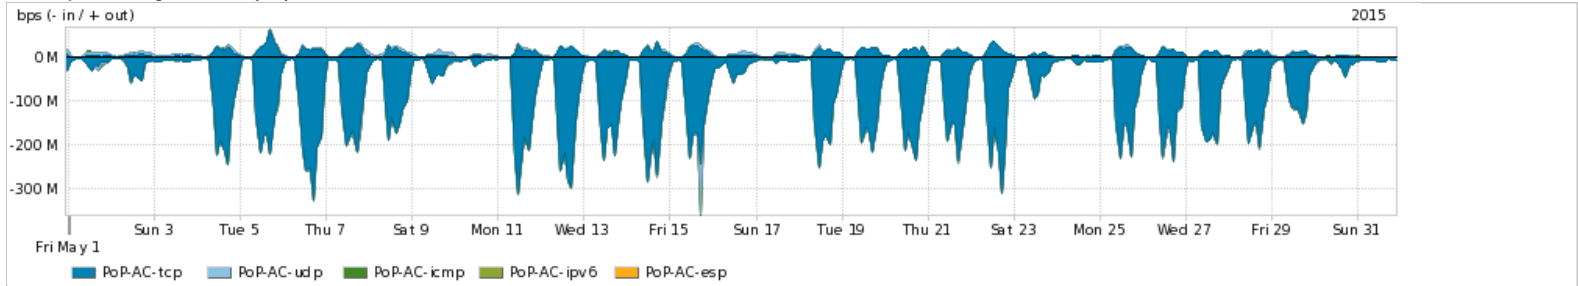

PROFILE	APPLICATION	IN	OUT	TOTAL	
☐	PoP-AC	macromedia-fcs	170.94 Kbps	7.03 Kbps	177.97 Kbps
☐	PoP-AC	bittorrent	4.46 Kbps	69.53 Kbps	73.99 Kbps
☐	PoP-AC	ssh	28.34 Kbps	36.02 Kbps	64.36 Kbps
☐	PoP-AC	xmpp	28.78 Kbps	12.94 Kbps	41.72 Kbps
☐	PoP-AC	smtp	23.60 Kbps	9.84 Kbps	33.44 Kbps

Distribuição do tráfego do PoP-AC por protocolo

Average | Max | PCT95

PROFILE	PROTOCOL	IN	OUT	TOTAL	
☒	PoP-AC	tcp	71.77 Mbps	8.41 Mbps	80.18 Mbps
☒	PoP-AC	udp	1.66 Mbps	2.19 Mbps	3.85 Mbps
☒	PoP-AC	icmp	63.32 Kbps	65.78 Kbps	129.09 Kbps
☒	PoP-AC	ipv6	25.00 bps	47.00 bps	72.00 bps
☒	PoP-AC	esp	2.00 bps	0.00 bps	2.00 bps

For assistance with this product, please contact support@arbornetworks.com.