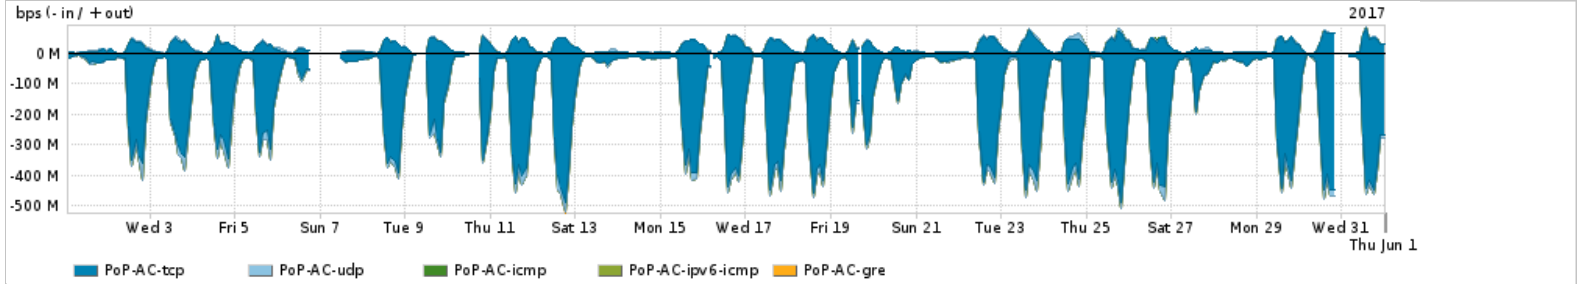

PROFILE	APPLICATION	IN	OUT	TOTAL	
☒	PoP-AC	other UDP		2.30 Mbps	1.19 Mbps	3.48 Mbps
☐	PoP-AC	dns		416.80 Kbps	93.63 Kbps	510.43 Kbps
☐	PoP-AC	ssh		168.75 Kbps	70.86 Kbps	239.61 Kbps
☐	PoP-AC	bittorrent		46.26 Kbps	54.44 Kbps	100.70 Kbps
☐	PoP-AC	xmpp		51.83 Kbps	35.02 Kbps	86.85 Kbps
☐	PoP-AC	macromedia-fcs		68.47 Kbps	17.46 Kbps	85.93 Kbps

Distribuição do tráfego do PoP-AC por protocolo

Average | Max | PCT95

	PROFILE	PROTOCOL	IN	OUT	TOTAL	
☒	PoP-AC	tcp		132.86 Mbps	18.72 Mbps	151.58 Mbps
☒	PoP-AC	udp		8.36 Mbps	1.59 Mbps	9.95 Mbps
☒	PoP-AC	icmp		11.69 Kbps	18.14 Kbps	29.83 Kbps
☒	PoP-AC	ipv6-icmp		162.00 bps	335.00 bps	497.00 bps
☒	PoP-AC	gre		377.00 bps	0.00 bps	377.00 bps
☐	PoP-AC	ipv6		30.00 bps	11.00 bps	41.00 bps

For assistance with this product, please contact support@arbornetworks.com.