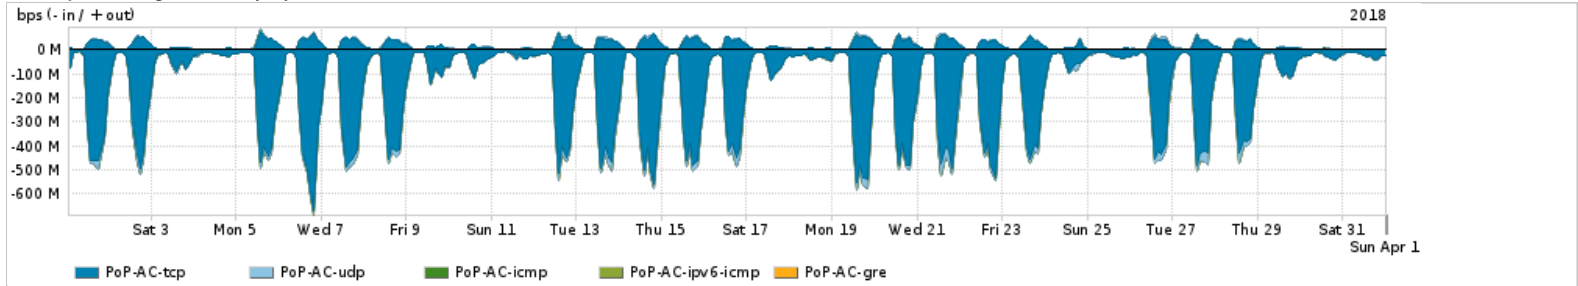

PROFILE	APPLICATION	IN	OUT	TOTAL
☒	PoP-AC	other UDP	1.53 Mbps	744.34 Kbps	2.28 Mbps
☐	PoP-AC	dns	310.91 Kbps	82.16 Kbps	393.07 Kbps
☐	PoP-AC	ssh	185.50 Kbps	40.00 Kbps	225.50 Kbps
☐	PoP-AC	macromedia-fcs	25.53 Kbps	74.27 Kbps	99.80 Kbps
☐	PoP-AC	sip	67.14 Kbps	101.00 bps	67.24 Kbps
☐	PoP-AC	xmpp	51.03 Kbps	16.09 Kbps	67.11 Kbps

Distribuição do tráfego do PoP-AC por protocolo

Average | Max | PCT95

	PROFILE	PROTOCOL	IN	OUT	TOTAL
☒	PoP-AC	tcp	150.05 Mbps	17.30 Mbps	167.35 Mbps
☒	PoP-AC	udp	8.85 Mbps	2.08 Mbps	10.93 Mbps
☒	PoP-AC	icmp	13.39 Kbps	29.72 Kbps	43.11 Kbps
☒	PoP-AC	ipv6-icmp	101.00 bps	6.00 bps	107.00 bps
☒	PoP-AC	gre	83.00 bps	2.00 bps	85.00 bps
☐	PoP-AC	dgp	64.00 bps	0.00 bps	64.00 bps
☐	PoP-AC	241	56.00 bps	0.00 bps	56.00 bps
☐	PoP-AC	235	56.00 bps	0.00 bps	56.00 bps
☐	PoP-AC	pnni	52.00 bps	0.00 bps	52.00 bps
☐	PoP-AC	st	52.00 bps	0.00 bps	52.00 bps

For assistance with this product, please contact support at <https://support.arbornetworks.com>