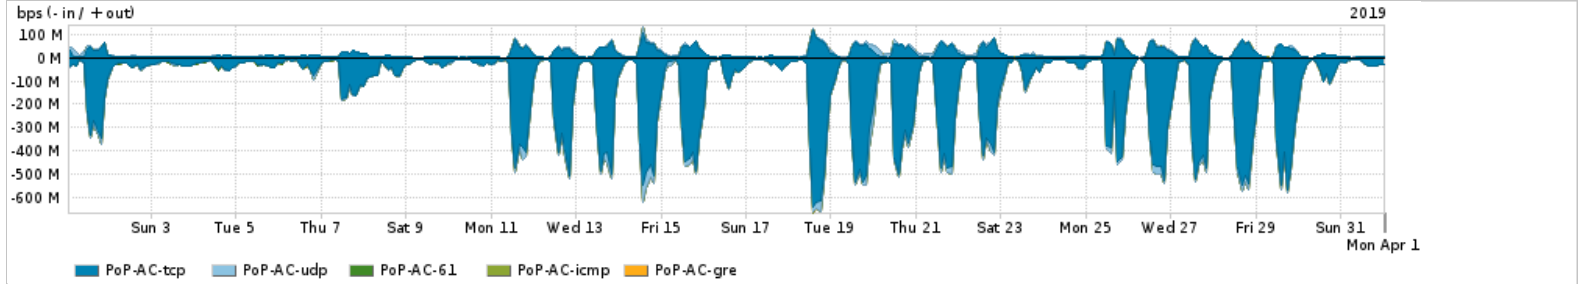

PROFILE	APPLICATION	IN	OUT	TOTAL
☒	PoP-AC	other TCP	1.07 Mbps	1.52 Mbps	2.59 Mbps
☐	PoP-AC	dns	516.25 Kbps	110.12 Kbps	626.37 Kbps
☐	PoP-AC	smtp	39.74 Kbps	123.67 Kbps	163.41 Kbps
☐	PoP-AC	xmpp	78.82 Kbps	56.88 Kbps	135.70 Kbps
☐	PoP-AC	ssh	62.02 Kbps	58.99 Kbps	121.01 Kbps
☐	PoP-AC	macromedia-fcs	4.20 Kbps	80.77 Kbps	84.96 Kbps

Distribuição do tráfego do PoP-AC por protocolo

Average | Max | PCT95

	PROFILE	PROTOCOL	IN	OUT	TOTAL
☒	PoP-AC	tcp	131.05 Mbps	19.34 Mbps	150.40 Mbps
☒	PoP-AC	udp	6.98 Mbps	2.84 Mbps	9.83 Mbps
☒	PoP-AC	61	111.54 Kbps	0.00 bps	111.54 Kbps
☒	PoP-AC	icmp	19.24 Kbps	53.20 Kbps	72.44 Kbps
☒	PoP-AC	gre	136.00 bps	180.00 bps	316.00 bps
☐	PoP-AC	ipv6-icmp	142.00 bps	74.00 bps	216.00 bps
☐	PoP-AC	ipv6	15.00 bps	0.00 bps	15.00 bps
☐	PoP-AC	sctp	0.00 bps	0.00 bps	0.00 bps

For assistance with this product, please contact support at <https://support.arbornetworks.com>