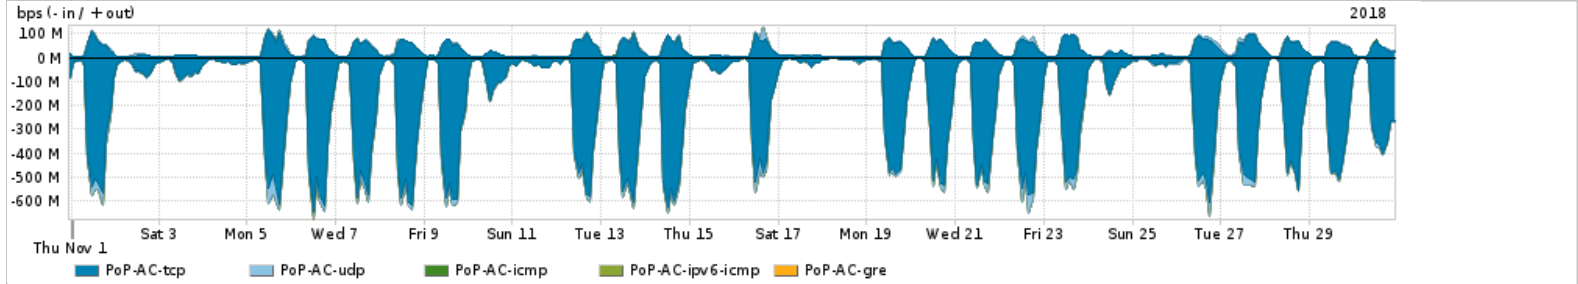

PROFILE	APPLICATION	IN	OUT	TOTAL
☒	PoP-AC	other TCP	2.65 Mbps	400.65 Kbps	3.05 Mbps
☐	PoP-AC	dns	424.22 Kbps	114.93 Kbps	539.15 Kbps
☐	PoP-AC	ssh	87.62 Kbps	222.31 Kbps	309.92 Kbps
☐	PoP-AC	xmpp	133.60 Kbps	100.53 Kbps	234.13 Kbps
☐	PoP-AC	macromedia-fcs	13.72 Kbps	131.87 Kbps	145.59 Kbps
☐	PoP-AC	bittorrent	61.01 Kbps	8.17 Kbps	69.19 Kbps

Distribuição do tráfego do PoP-AC por protocolo

Average | Max | PCT95

	PROFILE	PROTOCOL	IN	OUT	TOTAL
☒	PoP-AC	tcp	184.86 Mbps	26.82 Mbps	211.68 Mbps
☒	PoP-AC	udp	9.66 Mbps	2.64 Mbps	12.31 Mbps
☒	PoP-AC	icmp	22.96 Kbps	47.84 Kbps	70.80 Kbps
☒	PoP-AC	ipv6-icmp	167.00 bps	55.00 bps	222.00 bps
☒	PoP-AC	gre	44.00 bps	3.00 bps	47.00 bps
☐	PoP-AC	ipv6	20.00 bps	2.00 bps	22.00 bps

For assistance with this product, please contact support at <https://support.arbornetworks.com>