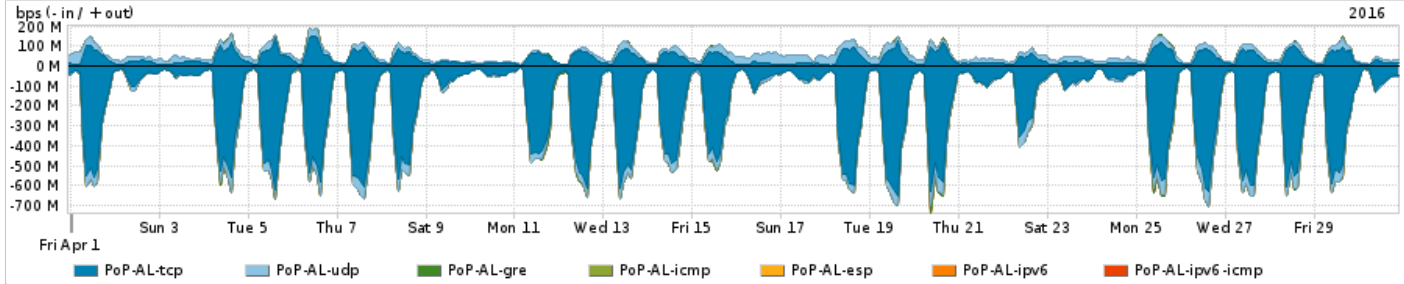

PROFILE	APPLICATION	IN	OUT	TOTAL	
☐	PoP-AL		other UDP	18.37 Mbps	12.63 Mbps	31.00 Mbps
☐	PoP-AL		other TCP	7.59 Mbps	6.94 Mbps	14.53 Mbps
☐	PoP-AL		ntp	237.50 Kbps	9.53 Mbps	9.77 Mbps
☐	PoP-AL		macromedia-fcs	706.75 Kbps	14.08 Kbps	720.83 Kbps
☐	PoP-AL		dns	320.03 Kbps	148.40 Kbps	468.44 Kbps
☐	PoP-AL		bittorrent	142.33 Kbps	180.62 Kbps	322.95 Kbps
☐	PoP-AL		smtp	90.53 Kbps	144.98 Kbps	235.51 Kbps
☐	PoP-AL		ssh	87.87 Kbps	117.18 Kbps	205.04 Kbps

Distribuição do tráfego do PoP-AL por protocolo

Average | Max | PCT95

	PROFILE	PROTOCOL	IN	OUT	TOTAL	
☐	PoP-AL		tcp	197.90 Mbps	35.97 Mbps	233.87 Mbps
☐	PoP-AL		udp	18.95 Mbps	22.36 Mbps	41.31 Mbps
☐	PoP-AL		gre	1.05 Mbps	132.18 Kbps	1.19 Mbps
☐	PoP-AL		icmp	35.28 Kbps	24.67 Kbps	59.95 Kbps
☐	PoP-AL		esp	2.00 bps	4.00 bps	6.00 bps
☐	PoP-AL		ipv6	0.00 bps	2.00 bps	2.00 bps
☐	PoP-AL		ipv6-icmp	0.00 bps	0.00 bps	0.00 bps

For assistance with this product, please contact support@arbornetworks.com.