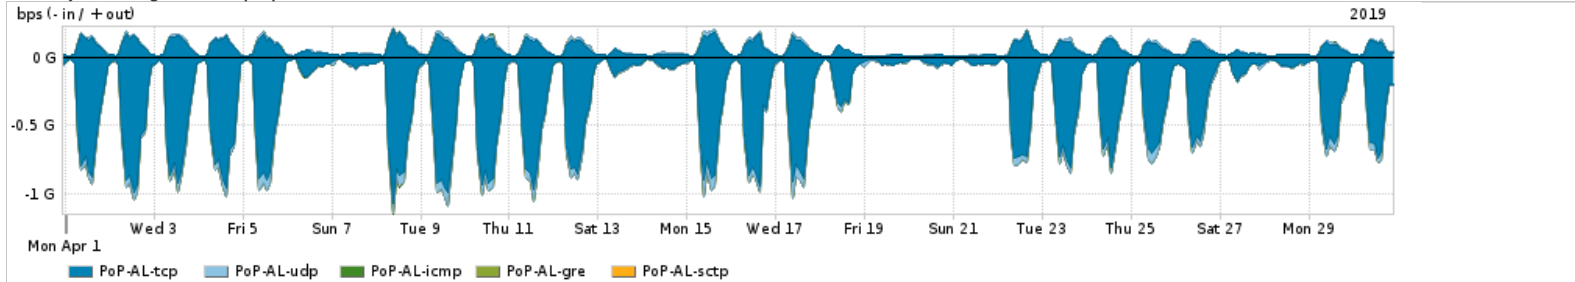

PROFILE	APPLICATION	IN	OUT	TOTAL
☒	PoP-AL	other TCP	4.92 Mbps	2.85 Mbps	7.77 Mbps
☐	PoP-AL	macromedia-fcs	127.83 Kbps	3.03 Mbps	3.15 Mbps
☐	PoP-AL	rsync	1.04 Mbps	8.94 Kbps	1.04 Mbps
☐	PoP-AL	ssh	257.63 Kbps	554.24 Kbps	811.87 Kbps
☐	PoP-AL	stun	389.92 Kbps	377.43 Kbps	767.35 Kbps
☐	PoP-AL	xmpp	301.71 Kbps	233.37 Kbps	535.08 Kbps

Distribuição do tráfego do PoP-AL por protocolo

Average | Max | PCT95

	PROFILE	PROTOCOL	IN	OUT	TOTAL
☒	PoP-AL	tcp	295.34 Mbps	52.74 Mbps	348.08 Mbps
☒	PoP-AL	udp	22.93 Mbps	7.14 Mbps	30.07 Mbps
☒	PoP-AL	icmp	27.68 Kbps	46.86 Kbps	74.54 Kbps
☒	PoP-AL	gre	446.00 bps	12.00 bps	458.00 bps
☒	PoP-AL	sctp	132.00 bps	0.00 bps	132.00 bps
☐	PoP-AL	ipv6-icmp	37.00 bps	12.00 bps	49.00 bps
☐	PoP-AL	ipv6	14.00 bps	0.00 bps	14.00 bps
☐	PoP-AL	aris	0.00 bps	0.00 bps	0.00 bps
☐	PoP-AL	135	0.00 bps	0.00 bps	0.00 bps

For assistance with this product, please contact support at <https://support.arbornetworks.com>