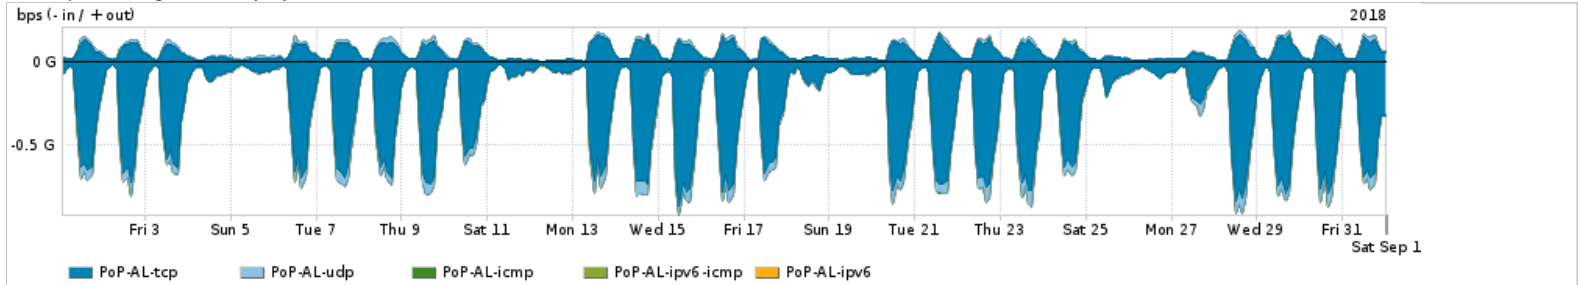

PROFILE	APPLICATION	IN	OUT	TOTAL
☒	PoP-AL	quit	17.89 Mbps	5.08 Mbps	22.97 Mbps
☒	PoP-AL	other TCP	8.00 Mbps	4.20 Mbps	12.20 Mbps
☒	PoP-AL	other UDP	6.63 Mbps	3.36 Mbps	9.99 Mbps
☐	PoP-AL	macromedia-fcs	155.50 Kbps	4.00 Mbps	4.16 Mbps
☐	PoP-AL	ssh	389.80 Kbps	866.48 Kbps	1.26 Mbps
☐	PoP-AL	xmpp	294.46 Kbps	149.68 Kbps	444.14 Kbps
☐	PoP-AL	dns	257.22 Kbps	145.60 Kbps	402.83 Kbps
☐	PoP-AL	stun	185.85 Kbps	189.24 Kbps	375.09 Kbps

Distribuição do tráfego do PoP-AL por protocolo

Average | Max | PCT95

	PROFILE	PROTOCOL	IN	OUT	TOTAL
☒	PoP-AL	tcp	277.57 Mbps	54.38 Mbps	331.94 Mbps
☒	PoP-AL	udp	25.05 Mbps	8.87 Mbps	33.92 Mbps
☒	PoP-AL	icmp	52.50 Kbps	69.28 Kbps	121.78 Kbps
☒	PoP-AL	ipv6-icmp	93.00 bps	1.00 bps	94.00 bps
☒	PoP-AL	ipv6	0.00 bps	3.00 bps	3.00 bps

For assistance with this product, please contact support at <https://support.arbornetworks.com>