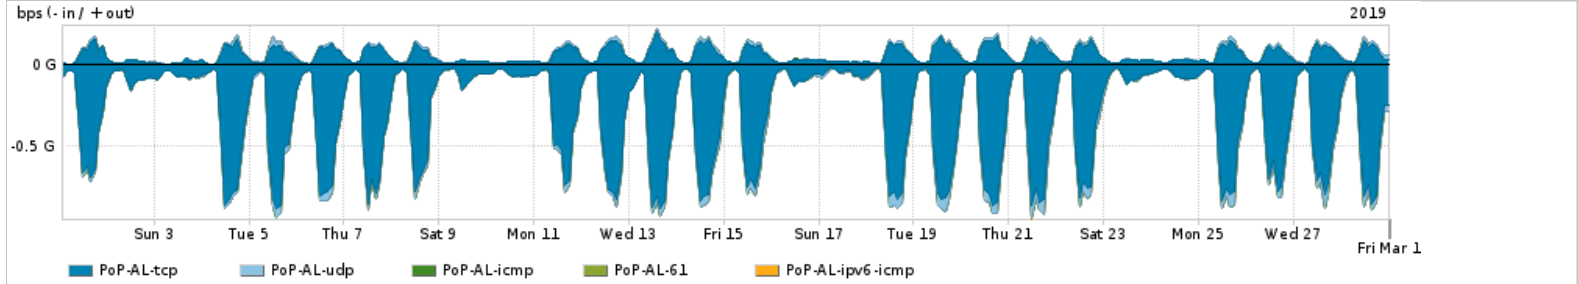

PROFILE	APPLICATION	IN	OUT	TOTAL
☒	PoP-AL	other TCP	5.37 Mbps	3.37 Mbps	8.73 Mbps
☐	PoP-AL	macromedia-fcs	142.14 Kbps	3.67 Mbps	3.81 Mbps
☐	PoP-AL	rsync	1.07 Mbps	7.88 Kbps	1.08 Mbps
☐	PoP-AL	stun	359.33 Kbps	329.69 Kbps	689.03 Kbps
☐	PoP-AL	xmpp	322.64 Kbps	256.02 Kbps	578.66 Kbps
☐	PoP-AL	dns	305.83 Kbps	220.72 Kbps	526.55 Kbps

Distribuição do tráfego do PoP-AL por protocolo

Average | Max | PCT95

	PROFILE	PROTOCOL	IN	OUT	TOTAL
☒	PoP-AL	tcp	298.87 Mbps	56.36 Mbps	355.23 Mbps
☒	PoP-AL	udp	19.31 Mbps	7.74 Mbps	27.05 Mbps
☒	PoP-AL	icmp	26.94 Kbps	45.57 Kbps	72.50 Kbps
☒	PoP-AL	61	9.71 Kbps	0.00 bps	9.71 Kbps
☒	PoP-AL	ipv6-icmp	61.00 bps	6.00 bps	67.00 bps
☐	PoP-AL	gre	51.00 bps	0.00 bps	51.00 bps
☐	PoP-AL	ipv6	8.00 bps	0.00 bps	8.00 bps
☐	PoP-AL	247	0.00 bps	0.00 bps	0.00 bps

For assistance with this product, please contact support at <https://support.arbornetworks.com>