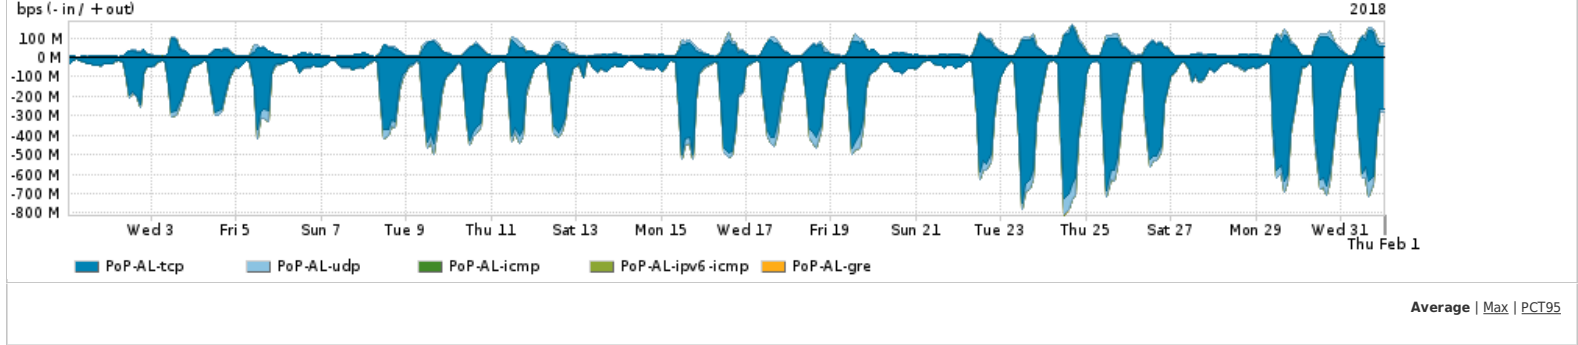

PROFILE	APPLICATION	IN	OUT	TOTAL
☒	PoP-AL	other UDP	4.27 Mbps	2.28 Mbps	6.55 Mbps
☐	PoP-AL	macromedia-fcs	1.16 Mbps	26.67 Kbps	1.19 Mbps
☐	PoP-AL	dns	222.25 Kbps	123.04 Kbps	345.29 Kbps
☐	PoP-AL	ssh	67.13 Kbps	181.43 Kbps	248.55 Kbps
☐	PoP-AL	smtp	77.21 Kbps	112.71 Kbps	189.92 Kbps
☐	PoP-AL	sip	76.20 Kbps	20.85 Kbps	97.05 Kbps

Distribuição do tráfego do PoP-AL por protocolo

	PROFILE	PROTOCOL	IN	OUT	TOTAL
☒	PoP-AL	tcp	166.12 Mbps	29.42 Mbps	195.54 Mbps
☒	PoP-AL	udp	13.26 Mbps	5.64 Mbps	18.90 Mbps
☒	PoP-AL	icmp	37.18 Kbps	42.67 Kbps	79.85 Kbps
☒	PoP-AL	ipv6-icmp	60.00 bps	2.00 bps	62.00 bps
☒	PoP-AL	gre	30.00 bps	23.00 bps	53.00 bps
☐	PoP-AL	ipv6	38.00 bps	2.00 bps	40.00 bps
☐	PoP-AL	255	1.00 bps	0.00 bps	1.00 bps

For assistance with this product, please contact support at <https://support.arbornetworks.com>