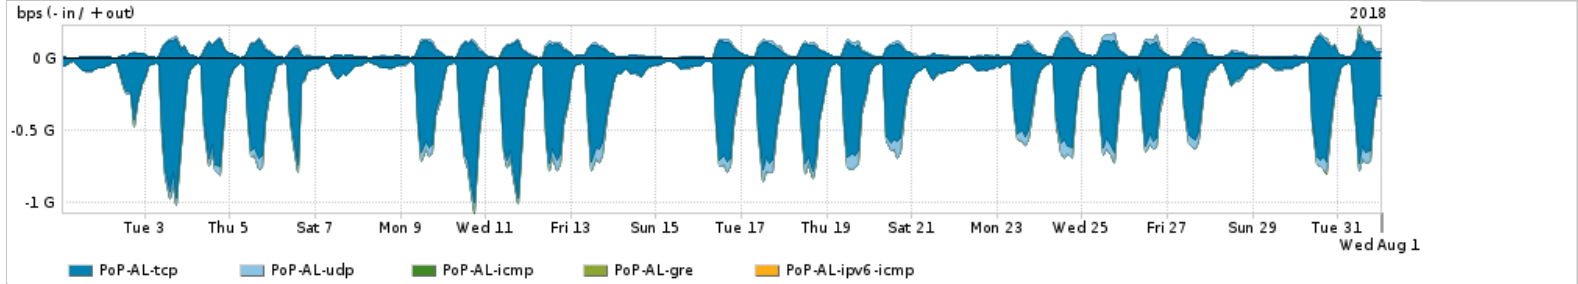

PROFILE	APPLICATION	IN	OUT	TOTAL
☒	PoP-AL	other UDP	7.06 Mbps	1.96 Mbps	9.02 Mbps
☐	PoP-AL	macromedia-fcs	744.99 Kbps	3.40 Mbps	4.15 Mbps
☐	PoP-AL	ssh	201.84 Kbps	362.14 Kbps	563.98 Kbps
☐	PoP-AL	dns	233.19 Kbps	131.85 Kbps	365.05 Kbps
☐	PoP-AL	xmpp	234.15 Kbps	112.59 Kbps	346.74 Kbps
☐	PoP-AL	stun	129.40 Kbps	128.26 Kbps	257.66 Kbps

Distribuição do tráfego do PoP-AL por protocolo

Average | Max | PCT95

	PROFILE	PROTOCOL	IN	OUT	TOTAL
☒	PoP-AL	tcp	249.55 Mbps	44.78 Mbps	294.33 Mbps
☒	PoP-AL	udp	23.00 Mbps	7.69 Mbps	30.69 Mbps
☒	PoP-AL	icmp	56.54 Kbps	68.23 Kbps	124.77 Kbps
☒	PoP-AL	gre	885.00 bps	59.00 bps	944.00 bps
☒	PoP-AL	ipv6-icmp	69.00 bps	2.00 bps	71.00 bps
☐	PoP-AL	ipv6	15.00 bps	53.00 bps	68.00 bps
☐	PoP-AL	sctp	6.00 bps	0.00 bps	6.00 bps
☐	PoP-AL	bbn-rcc	0.00 bps	0.00 bps	0.00 bps

For assistance with this product, please contact support at <https://support.arbornetworks.com>