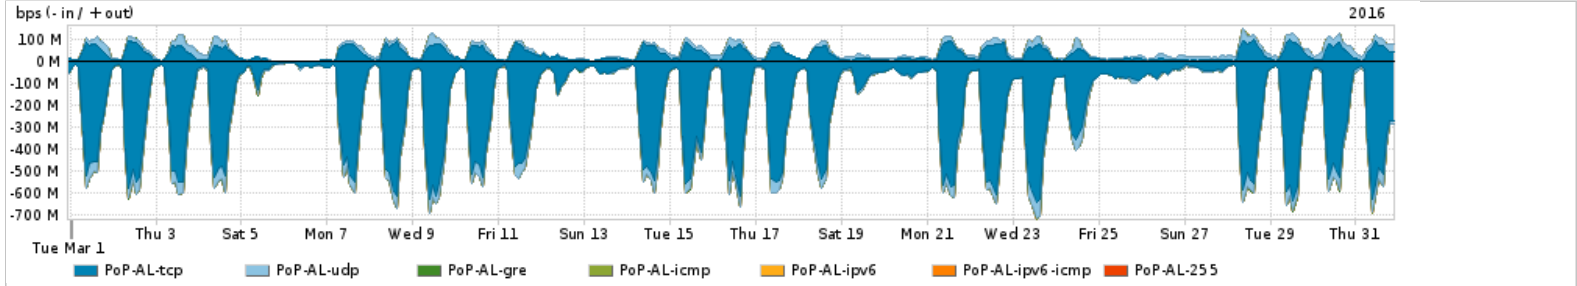

PROFILE	APPLICATION	IN	OUT	TOTAL	
☐	PoP-AL	other UDP	18.10 Mbps	9.64 Mbps	27.74 Mbps
☐	PoP-AL	other TCP	8.61 Mbps	5.09 Mbps	13.70 Mbps
☐	PoP-AL	ntp	113.09 Kbps	4.89 Mbps	5.00 Mbps
☐	PoP-AL	dns	397.37 Kbps	428.61 Kbps	825.98 Kbps
☐	PoP-AL	macromedia-fcs	706.06 Kbps	24.43 Kbps	730.49 Kbps
☐	PoP-AL	bittorrent	142.01 Kbps	166.69 Kbps	308.70 Kbps
☐	PoP-AL	smtp	106.01 Kbps	128.73 Kbps	234.73 Kbps
☐	PoP-AL	ssh	46.33 Kbps	130.36 Kbps	176.69 Kbps

Distribuição do tráfego do PoP-AL por protocolo

Average | Max | PCT95

PROFILE	PROTOCOL	IN	OUT	TOTAL	
☐	PoP-AL	tcp	204.80 Mbps	32.38 Mbps	237.18 Mbps
☐	PoP-AL	udp	18.63 Mbps	14.97 Mbps	33.61 Mbps
☐	PoP-AL	gre	323.10 Kbps	120.47 Kbps	443.57 Kbps
☐	PoP-AL	icmp	28.74 Kbps	19.80 Kbps	48.54 Kbps
☐	PoP-AL	ipv6	5.00 bps	2.00 bps	7.00 bps
☐	PoP-AL	255	0.00 bps	0.00 bps	0.00 bps
☐	PoP-AL	ipv6-icmp	0.00 bps	0.00 bps	0.00 bps

For assistance with this product, please contact support@arbornetworks.com.