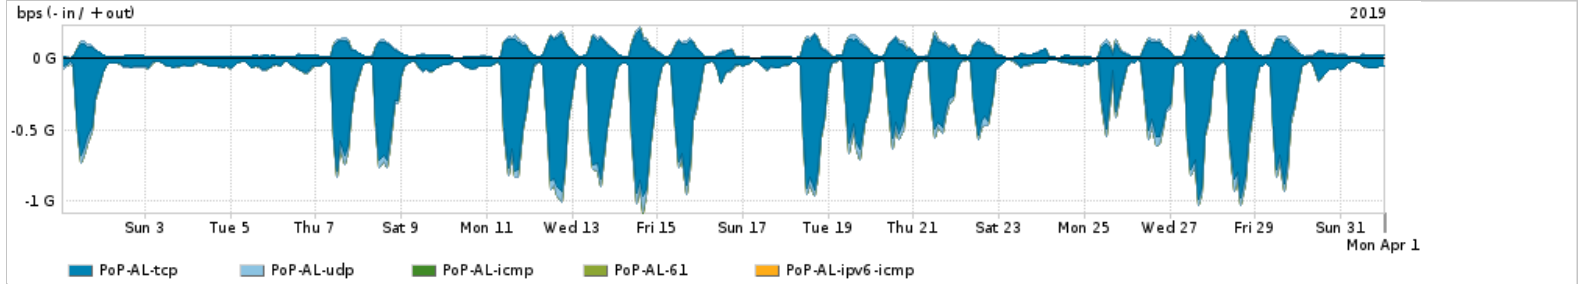

PROFILE	APPLICATION	IN	OUT	TOTAL
☒	PoP-AL	other TCP	3.39 Mbps	2.34 Mbps	5.73 Mbps
☐	PoP-AL	macromedia-fcs	125.15 Kbps	3.88 Mbps	4.00 Mbps
☐	PoP-AL	rsync	758.95 Kbps	5.87 Kbps	764.82 Kbps
☐	PoP-AL	stun	330.37 Kbps	309.33 Kbps	639.70 Kbps
☐	PoP-AL	dns	266.84 Kbps	202.97 Kbps	469.81 Kbps
☐	PoP-AL	xmpp	255.38 Kbps	202.39 Kbps	457.77 Kbps

Distribuição do tráfego do PoP-AL por protocolo

Average | Max | PCT95

	PROFILE	PROTOCOL	IN	OUT	TOTAL
☒	PoP-AL	tcp	220.77 Mbps	47.46 Mbps	268.23 Mbps
☒	PoP-AL	udp	16.13 Mbps	6.33 Mbps	22.46 Mbps
☒	PoP-AL	icmp	24.30 Kbps	40.40 Kbps	64.70 Kbps
☒	PoP-AL	61	48.28 Kbps	0.00 bps	48.28 Kbps
☒	PoP-AL	ipv6-icmp	72.00 bps	13.00 bps	85.00 bps
☐	PoP-AL	gre	20.00 bps	0.00 bps	20.00 bps
☐	PoP-AL	ipv6	10.00 bps	0.00 bps	10.00 bps

For assistance with this product, please contact support at <https://support.arbornetworks.com>