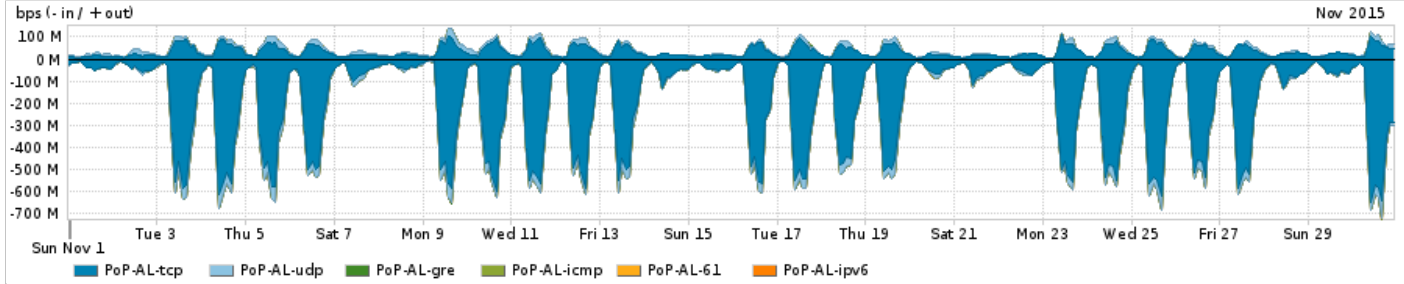

PROFILE	APPLICATION	IN	OUT	TOTAL	
☐	PoP-AL		other UDP	14.21 Mbps	8.16 Mbps	22.37 Mbps
☐	PoP-AL		other TCP	6.59 Mbps	5.39 Mbps	11.98 Mbps
☐	PoP-AL		macromedia-fcs	777.67 Kbps	12.18 Kbps	789.84 Kbps
☐	PoP-AL		ssh	148.69 Kbps	554.90 Kbps	703.59 Kbps
☐	PoP-AL		dns	269.25 Kbps	163.41 Kbps	432.66 Kbps
☐	PoP-AL		smtp	167.99 Kbps	197.45 Kbps	365.43 Kbps
☐	PoP-AL		bittorrent	151.23 Kbps	133.07 Kbps	284.30 Kbps
☐	PoP-AL		sip	66.61 Kbps	43.59 Kbps	110.20 Kbps

Distribuição do tráfego do PoP-AL por protocolo

Average | Max | PCT95

	PROFILE	PROTOCOL	IN	OUT	TOTAL	
☐	PoP-AL		tcp	186.34 Mbps	31.88 Mbps	218.22 Mbps
☐	PoP-AL		udp	14.53 Mbps	8.37 Mbps	22.90 Mbps
☐	PoP-AL		gre	63.24 Kbps	8.18 Kbps	71.42 Kbps
☐	PoP-AL		icmp	26.27 Kbps	20.12 Kbps	46.39 Kbps
☐	PoP-AL		61	85.00 bps	0.00 bps	85.00 bps
☐	PoP-AL		ipv6	1.00 bps	3.00 bps	4.00 bps

For assistance with this product, please contact support@arbornetworks.com.