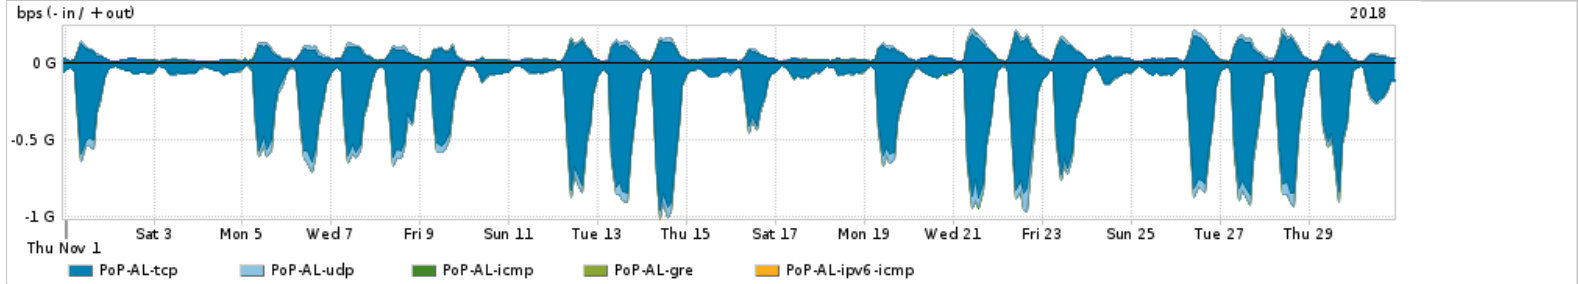

PROFILE	APPLICATION	IN	OUT	TOTAL
☒	PoP-AL	other UDP	4.55 Mbps	2.90 Mbps	7.45 Mbps
☐	PoP-AL	macromedia-fcs	70.46 Kbps	3.33 Mbps	3.40 Mbps
☐	PoP-AL	rsync	1.64 Mbps	58.00 bps	1.64 Mbps
☐	PoP-AL	ssh	586.33 Kbps	642.96 Kbps	1.23 Mbps
☐	PoP-AL	dns	273.41 Kbps	239.06 Kbps	512.46 Kbps
☐	PoP-AL	xmpp	243.68 Kbps	174.11 Kbps	417.79 Kbps

Distribuição do tráfego do PoP-AL por protocolo

Average | Max | PCT95

	PROFILE	PROTOCOL	IN	OUT	TOTAL
☒	PoP-AL	tcp	237.15 Mbps	44.82 Mbps	281.97 Mbps
☒	PoP-AL	udp	19.30 Mbps	8.12 Mbps	27.42 Mbps
☒	PoP-AL	icmp	30.33 Kbps	34.87 Kbps	65.20 Kbps
☒	PoP-AL	gre	2.20 Kbps	94.00 bps	2.29 Kbps
☒	PoP-AL	ipv6-icmp	77.00 bps	1.00 bps	78.00 bps
☐	PoP-AL	ipv6	1.00 bps	0.00 bps	1.00 bps

For assistance with this product, please contact support at <https://support.arbornetworks.com>