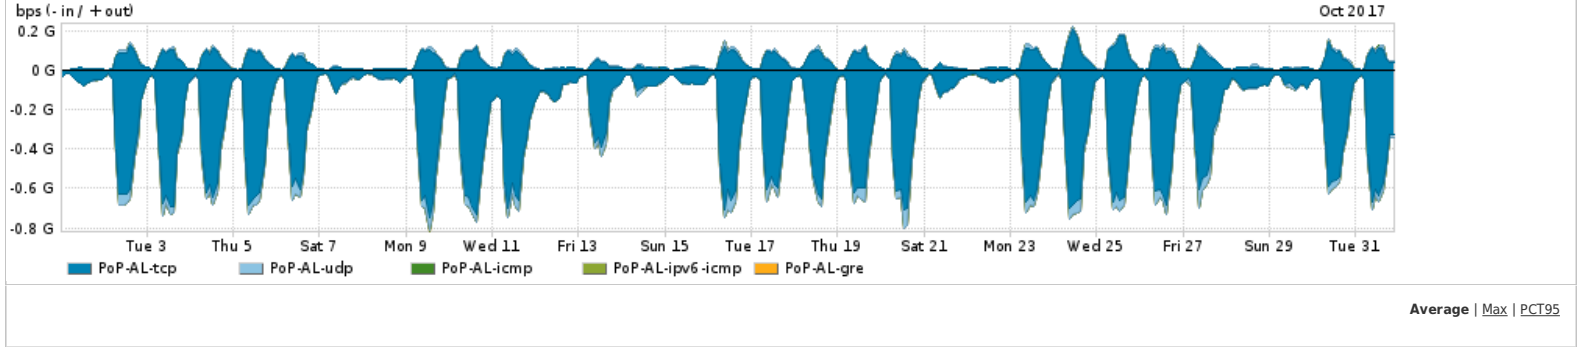

PROFILE	APPLICATION	IN	OUT	TOTAL	
☒	PoP-AL	other UDP		5.55 Mbps	1.97 Mbps	7.52 Mbps
☐	PoP-AL	macromedia-fcs		927.77 Kbps	33.79 Kbps	961.56 Kbps
☐	PoP-AL	dns		344.46 Kbps	163.81 Kbps	508.27 Kbps
☐	PoP-AL	ssh		92.60 Kbps	387.14 Kbps	479.73 Kbps
☐	PoP-AL	smtp		104.28 Kbps	170.98 Kbps	275.26 Kbps
☐	PoP-AL	xmpp		116.43 Kbps	84.59 Kbps	201.02 Kbps

Distribuição do tráfego do PoP-AL por protocolo

	PROFILE	PROTOCOL	IN	OUT	TOTAL	
☒	PoP-AL	tcp		239.22 Mbps	41.92 Mbps	281.13 Mbps
☒	PoP-AL	udp		16.83 Mbps	4.42 Mbps	21.25 Mbps
☒	PoP-AL	icmp		37.99 Kbps	45.62 Kbps	83.62 Kbps
☒	PoP-AL	ipv6-icmp		30.00 bps	50.00 bps	80.00 bps
☒	PoP-AL	gre		4.00 bps	0.00 bps	4.00 bps
☐	PoP-AL	ipv6		0.00 bps	2.00 bps	2.00 bps

For assistance with this product, please contact support at <https://support.arbornetworks.com>