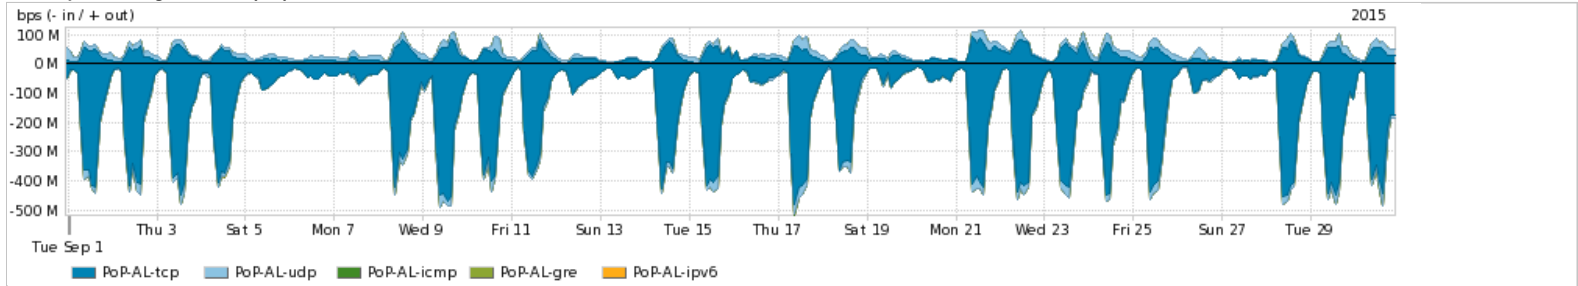

PROFILE	APPLICATION	IN	OUT	TOTAL	
☐	PoP-AL	ssh	137.47 Kbps	194.34 Kbps	331.81 Kbps
☐	PoP-AL	bittorrent	90.77 Kbps	235.65 Kbps	326.42 Kbps
☐	PoP-AL	dns	197.13 Kbps	101.15 Kbps	298.28 Kbps
☐	PoP-AL	smtp	66.04 Kbps	126.52 Kbps	192.56 Kbps
☐	PoP-AL	xmpp	52.59 Kbps	26.29 Kbps	78.87 Kbps

Distribuição do tráfego do PoP-AL por protocolo

Average | Max | PCT95

PROFILE	PROTOCOL	IN	OUT	TOTAL	
☒	PoP-AL	tcp	143.03 Mbps	26.23 Mbps	169.25 Mbps
☒	PoP-AL	udp	8.74 Mbps	13.55 Mbps	22.29 Mbps
☒	PoP-AL	icmp	22.50 Kbps	16.79 Kbps	39.29 Kbps
☒	PoP-AL	gre	122.00 bps	315.00 bps	437.00 bps
☒	PoP-AL	ipv6	54.00 bps	1.00 bps	55.00 bps
☐	PoP-AL	ip	1.00 bps	0.00 bps	1.00 bps
☐	PoP-AL	ipv6-icmp	0.00 bps	0.00 bps	0.00 bps

For assistance with this product, please contact support@arbornetworks.com.