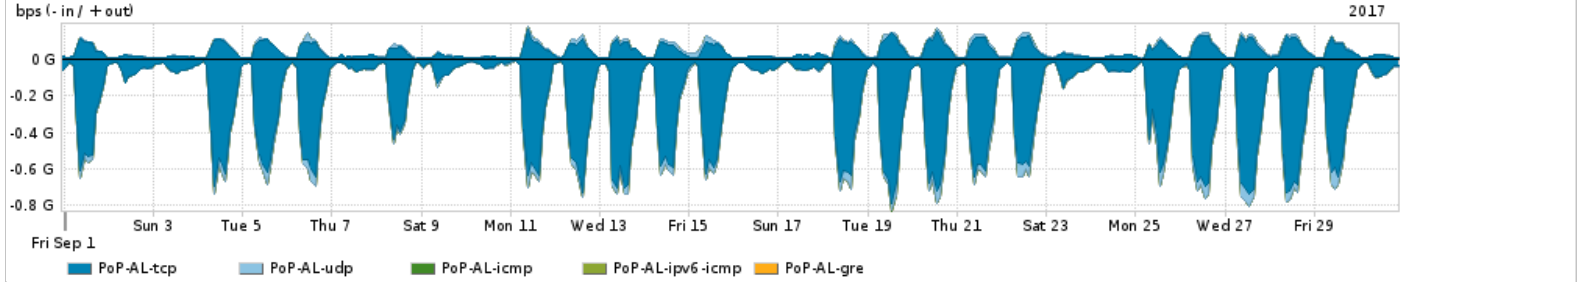

PROFILE	APPLICATION	IN	OUT	TOTAL	
☒	PoP-AL		other TCP	7.23 Mbps	2.26 Mbps	9.48 Mbps
☐	PoP-AL		macromedia-fcs	549.11 Kbps	39.33 Kbps	588.44 Kbps
☐	PoP-AL		dns	365.68 Kbps	214.23 Kbps	579.91 Kbps
☐	PoP-AL		ssh	102.98 Kbps	413.32 Kbps	516.30 Kbps
☐	PoP-AL		bittorrent	102.62 Kbps	103.67 Kbps	206.29 Kbps
☐	PoP-AL		smtp	66.97 Kbps	136.42 Kbps	203.39 Kbps

Distribuição do tráfego do PoP-AL por protocolo

Average | Max | PCT95

	PROFILE	PROTOCOL	IN	OUT	TOTAL	
☒	PoP-AL		tcp	230.02 Mbps	40.18 Mbps	270.20 Mbps
☒	PoP-AL		udp	15.19 Mbps	6.17 Mbps	21.36 Mbps
☒	PoP-AL		icmp	22.28 Kbps	22.53 Kbps	44.81 Kbps
☒	PoP-AL		ipv6-icmp	49.00 bps	148.00 bps	197.00 bps
☒	PoP-AL		gre	20.00 bps	0.00 bps	20.00 bps
☐	PoP-AL		ipv6	0.00 bps	3.00 bps	3.00 bps
☐	PoP-AL		gpp	0.00 bps	0.00 bps	0.00 bps

For assistance with this product, please contact support at <https://support.arbornetworks.com>