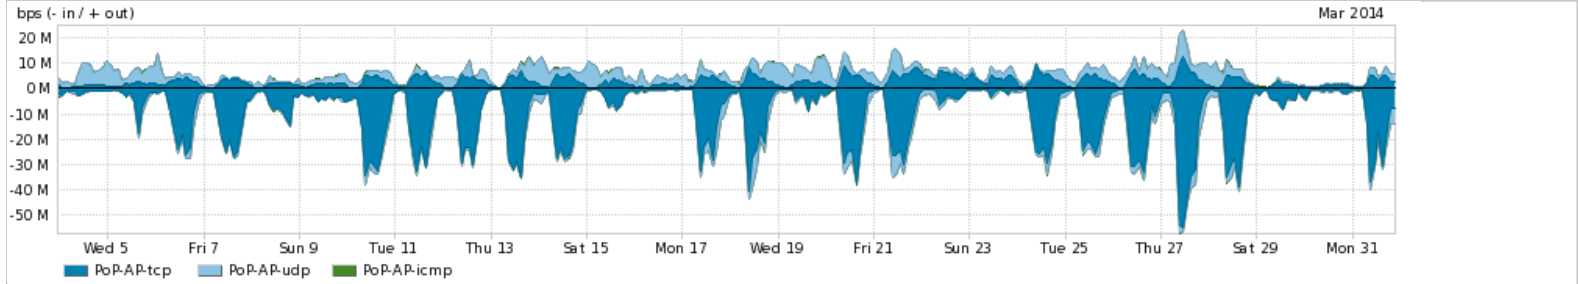

PROFILE	APPLICATION	IN	OUT	TOTAL
☒	PoP-AP		smtp	32.81 Kbps	46.38 Kbps
☐	PoP-AP		bittorrent	4.62 Kbps	29.06 Kbps
☐	PoP-AP		dns	18.34 Kbps	26.22 Kbps
☐	PoP-AP		macromedia-fcs	24.55 Kbps	25.71 Kbps
☐	PoP-AP		postgresql	15.52 Kbps	17.82 Kbps

Distribuição do tráfego do PoP-DF por protocolo

Average | Max | PCT95

	PROFILE	PROTOCOL	IN	OUT	TOTAL
☒	PoP-AP		tcp	9.57 Mbps	12.26 Mbps
☒	PoP-AP		udp	1.50 Mbps	4.74 Mbps
☒	PoP-AP		icmp	51.97 Kbps	104.88 Kbps
☐	PoP-AP		esp	0.00 bps	54.00 bps
☐	PoP-AP		gre	1.00 bps	5.00 bps

For assistance with this product, please contact support@arbornetworks.com.