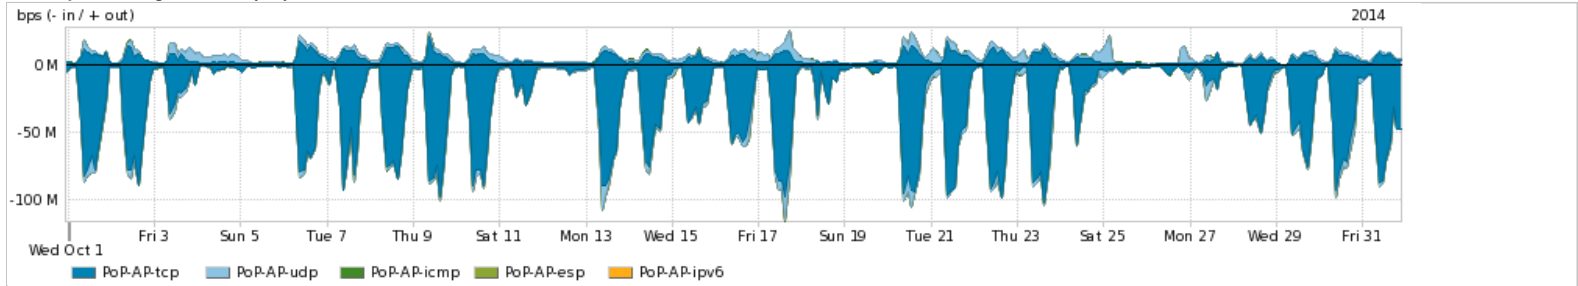

PROFILE	APPLICATION	IN	OUT	TOTAL
☐	PoP-AP	bittorrent		36.12 Kbps	73.64 Kbps
☐	PoP-AP	sip		49.94 Kbps	67.78 Kbps
☐	PoP-AP	dns		46.78 Kbps	64.94 Kbps
☐	PoP-AP	postgresql		58.95 Kbps	60.80 Kbps
☐	PoP-AP	kerberos		34.45 Kbps	35.09 Kbps

Distribuição do tráfego do PoP-DF por protocolo

Average | Max | PCT95

	PROFILE	PROTOCOL	IN	OUT	TOTAL
☒	PoP-AP	tcp		26.89 Mbps	30.85 Mbps
☒	PoP-AP	udp		1.97 Mbps	4.53 Mbps
☒	PoP-AP	icmp		53.72 Kbps	111.22 Kbps
☒	PoP-AP	esp		0.00 bps	1.00 bps
☒	PoP-AP	ipv6		0.00 bps	0.00 bps

For assistance with this product, please contact support@arbornetworks.com.