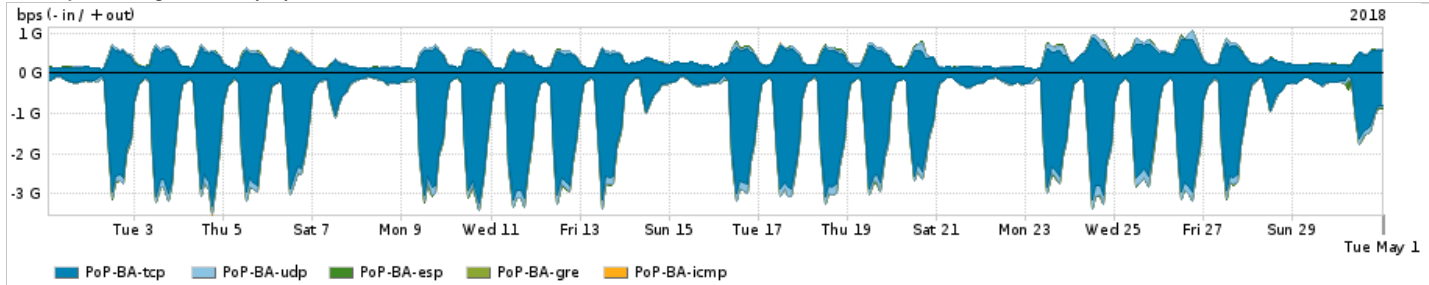

PROFILE	APPLICATION	IN	OUT	TOTAL
☒	PoP-BA	quit	52.58 Mbps	21.94 Mbps	74.52 Mbps
☒	PoP-BA	other UDP	19.23 Mbps	10.52 Mbps	29.75 Mbps
☒	PoP-BA	other TCP	10.88 Mbps	2.66 Mbps	13.54 Mbps
☐	PoP-BA	rsync	11.12 Mbps	167.08 Kbps	11.29 Mbps
☐	PoP-BA	smtp	3.05 Mbps	2.88 Mbps	5.93 Mbps
☐	PoP-BA	dns	1.49 Mbps	922.46 Kbps	2.41 Mbps
☐	PoP-BA	macromedia-fcs	909.40 Kbps	466.89 Kbps	1.38 Mbps
☐	PoP-BA	qq	183.67 Kbps	951.69 Kbps	1.14 Mbps

Distribuição do tráfego do PoP-BA por protocolo

Average | Max | PCT95

	PROFILE	PROTOCOL	IN	OUT	TOTAL
☒	PoP-BA	tcp	1.10 Gbps	339.18 Mbps	1.44 Gbps
☒	PoP-BA	udp	74.03 Mbps	34.17 Mbps	108.20 Mbps
☒	PoP-BA	esp	6.22 Mbps	4.15 Mbps	10.36 Mbps
☒	PoP-BA	gre	119.34 Kbps	492.54 Kbps	611.88 Kbps
☒	PoP-BA	icmp	80.36 Kbps	222.42 Kbps	302.78 Kbps
☐	PoP-BA	ipencap	10.53 Kbps	9.54 Kbps	20.08 Kbps
☐	PoP-BA	ipv6-icmp	5.32 Kbps	4.96 Kbps	10.28 Kbps
☐	PoP-BA	sctp	120.00 bps	0.00 bps	120.00 bps
☐	PoP-BA	ipv6	50.00 bps	13.00 bps	63.00 bps
☐	PoP-BA	173	3.00 bps	0.00 bps	3.00 bps

For assistance with this product, please contact support at <https://support.arbornetworks.com>