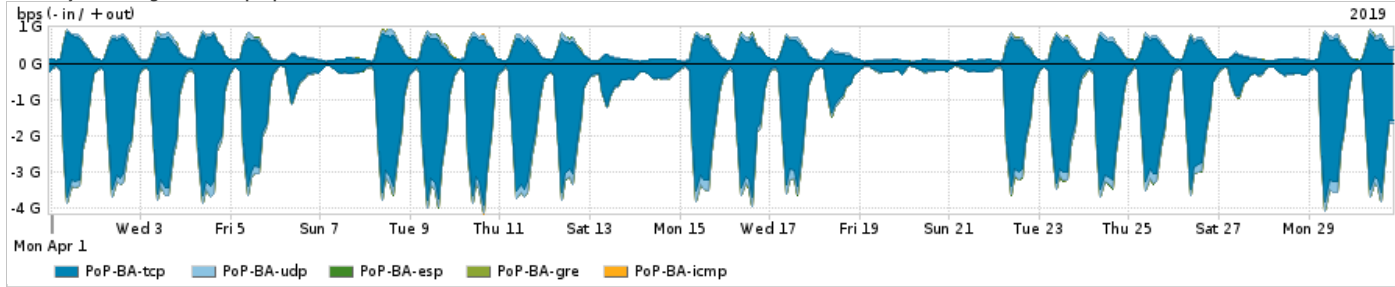

PROFILE	APPLICATION	IN	OUT	TOTAL
☒	PoP-BA	quit	57.08 Mbps	22.46 Mbps	79.54 Mbps
☒	PoP-BA	other UDP	28.92 Mbps	16.56 Mbps	45.48 Mbps
☒	PoP-BA	other TCP	25.49 Mbps	5.34 Mbps	30.83 Mbps
☐	PoP-BA	rsync	6.79 Mbps	497.00 bps	6.79 Mbps
☐	PoP-BA	stun	2.51 Mbps	2.52 Mbps	5.03 Mbps
☐	PoP-BA	smtp	1.50 Mbps	1.50 Mbps	3.00 Mbps
☐	PoP-BA	dns	1.49 Mbps	1.03 Mbps	2.52 Mbps
☐	PoP-BA	xmpp	1.18 Mbps	984.49 Kbps	2.16 Mbps

Distribuição do tráfego do PoP-BA por protocolo

Average | Max | PCT95

	PROFILE	PROTOCOL	IN	OUT	TOTAL
☒	PoP-BA	tcp	1.26 Gbps	293.29 Mbps	1.55 Gbps
☒	PoP-BA	udp	90.29 Mbps	43.83 Mbps	134.12 Mbps
☒	PoP-BA	esp	2.42 Mbps	2.61 Mbps	5.03 Mbps
☒	PoP-BA	gre	160.80 Kbps	1.01 Mbps	1.17 Mbps
☒	PoP-BA	icmp	78.69 Kbps	288.11 Kbps	366.80 Kbps
☐	PoP-BA	ipv6-icmp	8.50 Kbps	15.53 Kbps	24.03 Kbps
☐	PoP-BA	sctp	608.00 bps	0.00 bps	608.00 bps
☐	PoP-BA	ipv6	103.00 bps	37.00 bps	140.00 bps
☐	PoP-BA	ah	0.00 bps	0.00 bps	0.00 bps
☐	PoP-BA	aris	0.00 bps	0.00 bps	0.00 bps

For assistance with this product, please contact support at <https://support.arbornetworks.com>