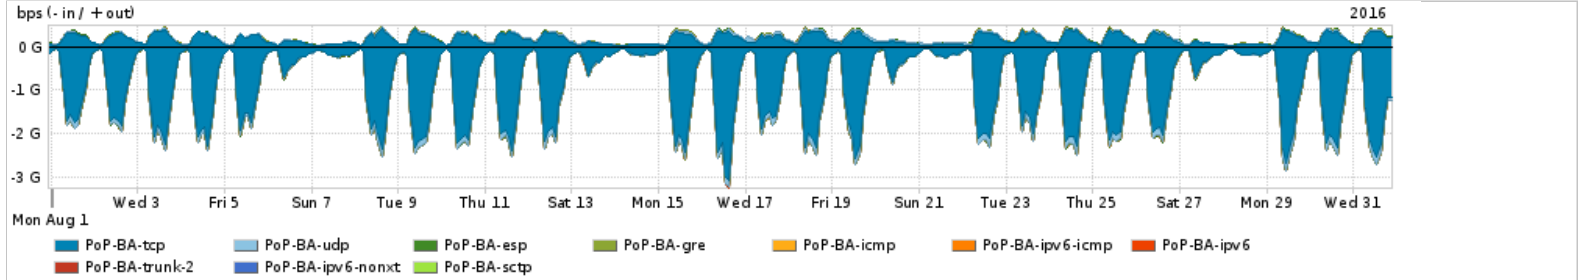

PROFILE	APPLICATION	IN	OUT	TOTAL
☐	PoP-BA	other UDP	54.06 Mbps	74.11 Mbps
☐	PoP-BA	other TCP	10.67 Mbps	14.13 Mbps
☐	PoP-BA	dns	1.31 Mbps	3.28 Mbps
☐	PoP-BA	macromedia-fcs	2.83 Mbps	2.95 Mbps
☐	PoP-BA	smtp	1.40 Mbps	2.78 Mbps
☐	PoP-BA	rsync	305.96 Kbps	1.26 Mbps
☐	PoP-BA	ssh	937.78 Kbps	1.07 Mbps
☐	PoP-BA	qq	92.12 Kbps	527.95 Kbps

Distribuição do tráfego do PoP-BA por protocolo

Average | Max | PCT95

PROFILE	PROTOCOL	IN	OUT	TOTAL
☐	PoP-BA	tcp	858.88 Mbps	1.02 Gbps
☐	PoP-BA	udp	55.55 Mbps	77.63 Mbps
☐	PoP-BA	esp	4.33 Mbps	9.01 Mbps
☐	PoP-BA	gre	811.89 Kbps	7.67 Mbps
☐	PoP-BA	icmp	74.70 Kbps	209.80 Kbps
☐	PoP-BA	ipv6-icmp	6.03 Kbps	13.41 Kbps
☐	PoP-BA	ipv6	1.13 Kbps	1.54 Kbps
☐	PoP-BA	trunk-2	1.00 bps	1.00 bps
☐	PoP-BA	sctp	0.00 bps	0.00 bps
☐	PoP-BA	ipv6-nonxt	0.00 bps	0.00 bps

For assistance with this product, please contact support@arbornetworks.com.