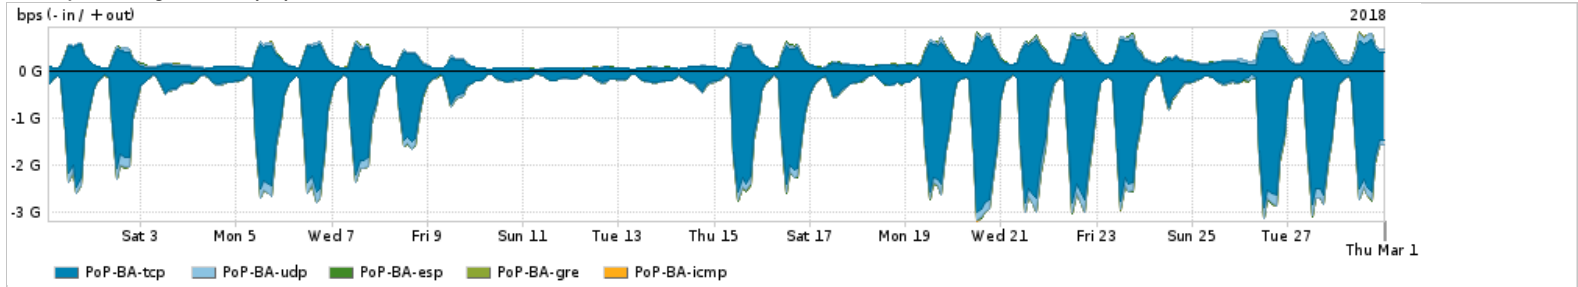

PROFILE	APPLICATION	IN	OUT	TOTAL
☒	PoP-BA	quit	50.29 Mbps	14.79 Mbps	65.08 Mbps
☒	PoP-BA	other UDP	7.88 Mbps	8.83 Mbps	16.71 Mbps
☒	PoP-BA	other TCP	12.47 Mbps	3.61 Mbps	16.07 Mbps
☐	PoP-BA	rsync	9.54 Mbps	80.19 Kbps	9.62 Mbps
☐	PoP-BA	ntp	58.25 Kbps	5.42 Mbps	5.48 Mbps
☐	PoP-BA	smtp	1.44 Mbps	1.64 Mbps	3.08 Mbps
☐	PoP-BA	dns	1.16 Mbps	803.20 Kbps	1.96 Mbps
☐	PoP-BA	ssh	766.43 Kbps	383.02 Kbps	1.15 Mbps

Distribuição do tráfego do PoP-BA por protocolo

Average | Max | PCT95

	PROFILE	PROTOCOL	IN	OUT	TOTAL
☒	PoP-BA	tcp	795.43 Mbps	221.05 Mbps	1.02 Gbps
☒	PoP-BA	udp	59.84 Mbps	30.29 Mbps	90.13 Mbps
☒	PoP-BA	esp	4.45 Mbps	4.41 Mbps	8.87 Mbps
☒	PoP-BA	gre	104.67 Kbps	624.12 Kbps	728.79 Kbps
☒	PoP-BA	icmp	86.35 Kbps	151.30 Kbps	237.65 Kbps
☐	PoP-BA	ipencap	7.49 Kbps	6.68 Kbps	14.16 Kbps
☐	PoP-BA	ipv6-icmp	4.00 Kbps	7.56 Kbps	11.56 Kbps
☐	PoP-BA	ipv6	29.00 bps	2.00 bps	31.00 bps
☐	PoP-BA	255	0.00 bps	0.00 bps	0.00 bps
☐	PoP-BA	ipv6-nonxt	0.00 bps	0.00 bps	0.00 bps

For assistance with this product, please contact support at <https://support.arbornetworks.com>