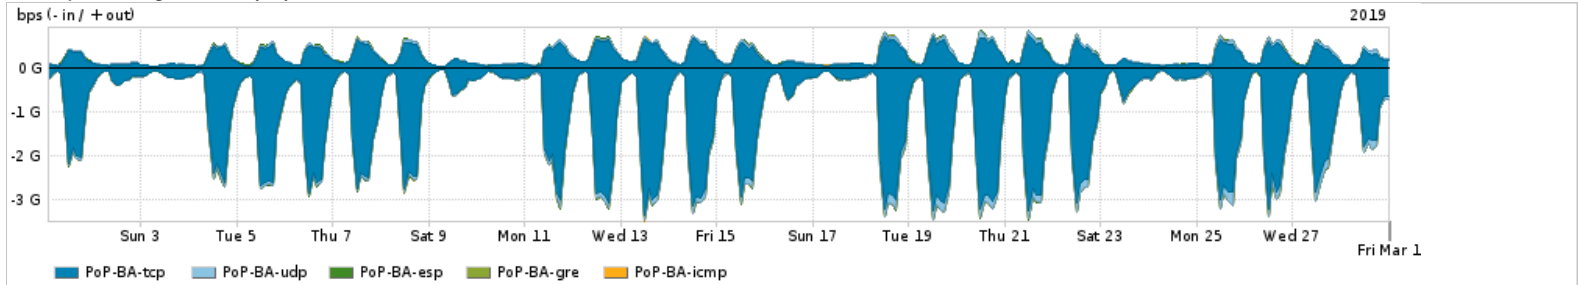

PROFILE	APPLICATION	IN	OUT	TOTAL
☒	PoP-BA	quit	36.35 Mbps	14.73 Mbps	51.08 Mbps
☒	PoP-BA	other UDP	19.78 Mbps	11.04 Mbps	30.83 Mbps
☒	PoP-BA	other TCP	7.02 Mbps	3.48 Mbps	10.50 Mbps
☐	PoP-BA	stun	1.98 Mbps	1.83 Mbps	3.81 Mbps
☐	PoP-BA	rsync	3.51 Mbps	32.28 Kbps	3.54 Mbps
☐	PoP-BA	smtp	1.44 Mbps	1.60 Mbps	3.04 Mbps
☐	PoP-BA	ssh	1.48 Mbps	1.01 Mbps	2.49 Mbps
☐	PoP-BA	dns	1.41 Mbps	1.02 Mbps	2.43 Mbps

Distribuição do tráfego do PoP-BA por protocolo

Average | Max | PCT95

	PROFILE	PROTOCOL	IN	OUT	TOTAL
☒	PoP-BA	tcp	1.06 Gbps	236.23 Mbps	1.29 Gbps
☒	PoP-BA	udp	59.65 Mbps	28.66 Mbps	88.31 Mbps
☒	PoP-BA	esp	4.55 Mbps	5.18 Mbps	9.72 Mbps
☒	PoP-BA	gre	197.02 Kbps	946.23 Kbps	1.14 Mbps
☒	PoP-BA	icmp	70.22 Kbps	231.60 Kbps	301.82 Kbps
☐	PoP-BA	ipv6-icmp	6.20 Kbps	12.51 Kbps	18.71 Kbps
☐	PoP-BA	ipv6	173.00 bps	33.00 bps	206.00 bps
☐	PoP-BA	ipv6-nonxt	1.00 bps	0.00 bps	1.00 bps
☐	PoP-BA	rsvp	0.00 bps	0.00 bps	0.00 bps
☐	PoP-BA	63	0.00 bps	0.00 bps	0.00 bps

For assistance with this product, please contact support at <https://support.arbornetworks.com>