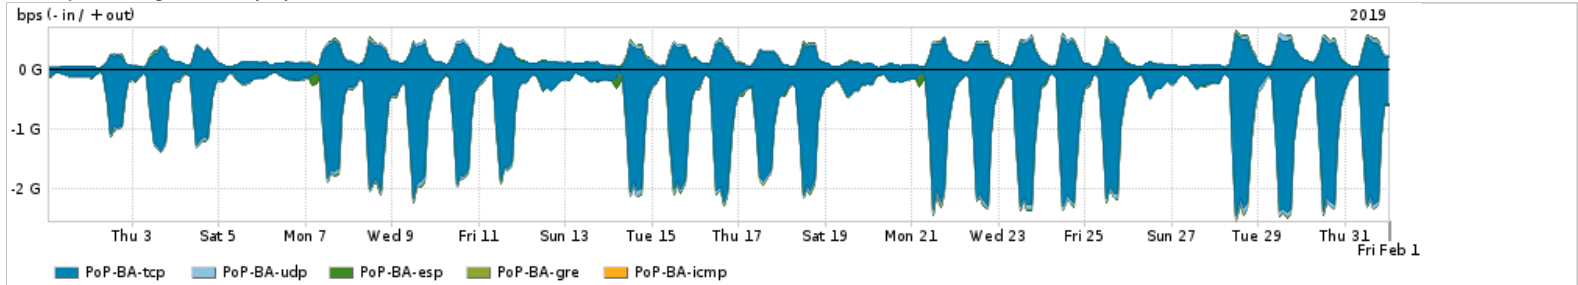

PROFILE	APPLICATION	IN	OUT	TOTAL
☒	PoP-BA	other UDP	18.20 Mbps	8.49 Mbps	26.69 Mbps
☒	PoP-BA	quit	6.67 Mbps	5.83 Mbps	12.50 Mbps
☒	PoP-BA	other TCP	7.98 Mbps	3.26 Mbps	11.24 Mbps
☐	PoP-BA	smtp	1.25 Mbps	2.14 Mbps	3.38 Mbps
☐	PoP-BA	stun	1.90 Mbps	1.17 Mbps	3.08 Mbps
☐	PoP-BA	rsync	2.69 Mbps	38.69 Kbps	2.73 Mbps
☐	PoP-BA	ssh	1.45 Mbps	904.47 Kbps	2.36 Mbps
☐	PoP-BA	dns	931.55 Kbps	676.12 Kbps	1.61 Mbps

Distribuição do tráfego do PoP-BA por protocolo

Average | Max | PCT95

	PROFILE	PROTOCOL	IN	OUT	TOTAL
☒	PoP-BA	tcp	704.78 Mbps	183.60 Mbps	888.38 Mbps
☒	PoP-BA	udp	27.80 Mbps	16.19 Mbps	43.99 Mbps
☒	PoP-BA	esp	9.64 Mbps	4.74 Mbps	14.38 Mbps
☒	PoP-BA	gre	116.09 Kbps	595.23 Kbps	711.32 Kbps
☒	PoP-BA	icmp	60.84 Kbps	141.94 Kbps	202.78 Kbps
☐	PoP-BA	ipv6-icmp	28.03 Kbps	29.23 Kbps	57.26 Kbps
☐	PoP-BA	ipencap	1.79 Kbps	4.46 Kbps	6.25 Kbps
☐	PoP-BA	ipv6	295.00 bps	47.00 bps	342.00 bps
☐	PoP-BA	rdp	8.00 bps	0.00 bps	8.00 bps
☐	PoP-BA	rsvp	0.00 bps	0.00 bps	0.00 bps

For assistance with this product, please contact support at <https://support.arbornetworks.com>