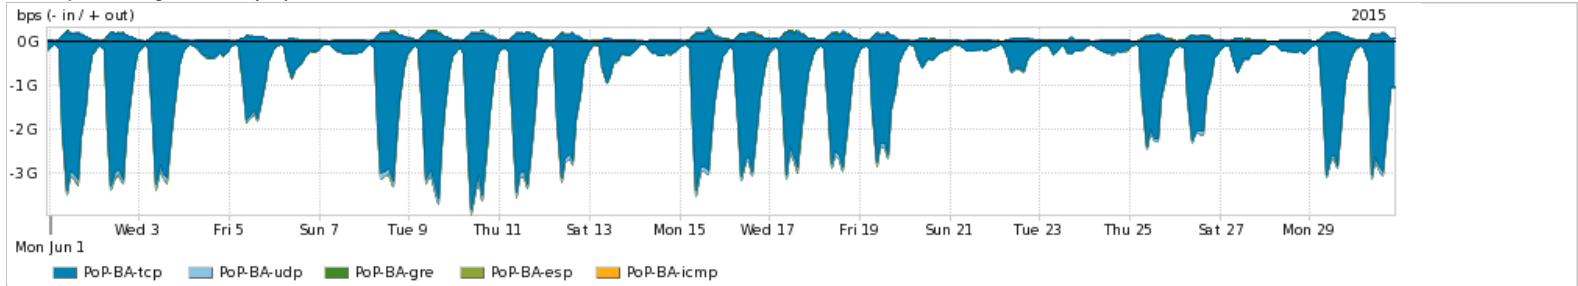

PROFILE	APPLICATION	IN	OUT	TOTAL
☐	PoP-BA	smtp	2.85 Mbps	880.06 Kbps 3.73 Mbps
☐	PoP-BA	ntp	83.52 Kbps	3.64 Mbps 3.73 Mbps
☐	PoP-BA	dns	1.21 Mbps	933.91 Kbps 2.14 Mbps
☐	PoP-BA	ssh	1.77 Mbps	120.31 Kbps 1.89 Mbps
☐	PoP-BA	bittorrent	573.48 Kbps	106.72 Kbps 680.20 Kbps

Distribuição do tráfego do PoP-BA por protocolo

Average | Max | PCT95

PROFILE	PROTOCOL	IN	OUT	TOTAL
☒	PoP-BA	tcp	953.94 Mbps	77.88 Mbps 1.03 Gbps
☒	PoP-BA	udp	32.47 Mbps	9.88 Mbps 42.35 Mbps
☒	PoP-BA	gre	1.43 Mbps	2.20 Mbps 3.63 Mbps
☒	PoP-BA	esp	2.48 Mbps	1.05 Mbps 3.53 Mbps
☒	PoP-BA	icmp	213.41 Kbps	179.07 Kbps 392.48 Kbps
☐	PoP-BA	ipv6	6.13 Kbps	310.00 bps 6.44 Kbps
☐	PoP-BA	ipv6-icmp	297.00 bps	32.00 bps 329.00 bps
☐	PoP-BA	pim	0.00 bps	24.00 bps 24.00 bps
☐	PoP-BA	61	1.00 bps	0.00 bps 1.00 bps
☐	PoP-BA	rsvp	0.00 bps	0.00 bps 0.00 bps

For assistance with this product, please contact support@arbornetworks.com.