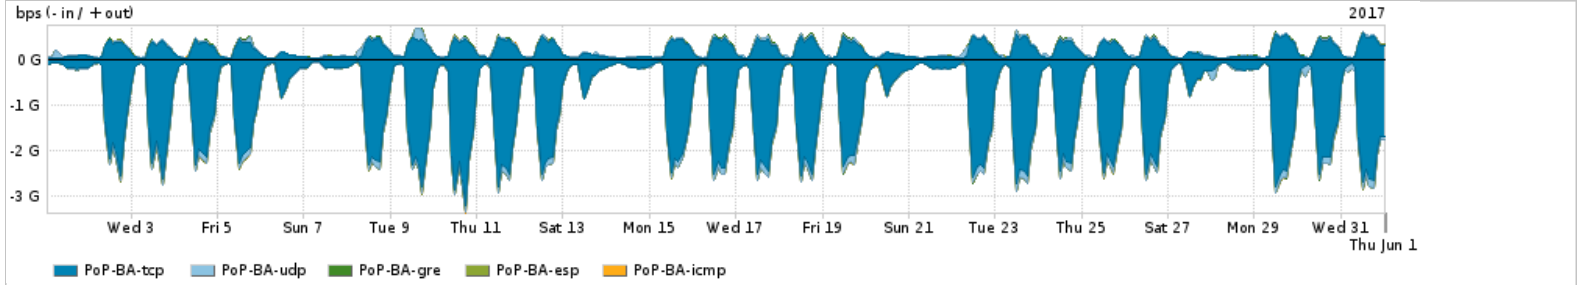

PROFILE	APPLICATION	IN	OUT	TOTAL
☒	PoP-BA	quit	43.33 Mbps	3.55 Mbps	46.87 Mbps
☒	PoP-BA	other UDP	11.00 Mbps	21.37 Mbps	32.37 Mbps
☒	PoP-BA	other TCP	9.11 Mbps	3.67 Mbps	12.78 Mbps
☐	PoP-BA	qq	172.28 Kbps	3.04 Mbps	3.21 Mbps
☐	PoP-BA	smtp	1.58 Mbps	1.54 Mbps	3.12 Mbps
☐	PoP-BA	dns	1.28 Mbps	1.33 Mbps	2.61 Mbps
☐	PoP-BA	macromedia-fcs	2.33 Mbps	227.00 Kbps	2.56 Mbps
☐	PoP-BA	ssh	1.09 Mbps	1.13 Mbps	2.22 Mbps

Distribuição do tráfego do PoP-BA por protocolo

Average | Max | PCT95

	PROFILE	PROTOCOL	IN	OUT	TOTAL
☒	PoP-BA	tcp	957.44 Mbps	199.23 Mbps	1.16 Gbps
☒	PoP-BA	udp	56.13 Mbps	26.69 Mbps	82.81 Mbps
☒	PoP-BA	gre	466.79 Kbps	4.07 Mbps	4.53 Mbps
☒	PoP-BA	esp	2.58 Mbps	1.95 Mbps	4.53 Mbps
☒	PoP-BA	icmp	80.95 Kbps	229.28 Kbps	310.23 Kbps
☐	PoP-BA	ipv6	239.87 Kbps	52.91 Kbps	292.78 Kbps
☐	PoP-BA	ipv6-icmp	7.36 Kbps	5.85 Kbps	13.21 Kbps
☐	PoP-BA	ipencap	1.01 Kbps	938.00 bps	1.95 Kbps
☐	PoP-BA	ipv6-nonxt	0.00 bps	0.00 bps	0.00 bps

For assistance with this product, please contact support@arbornetworks.com.