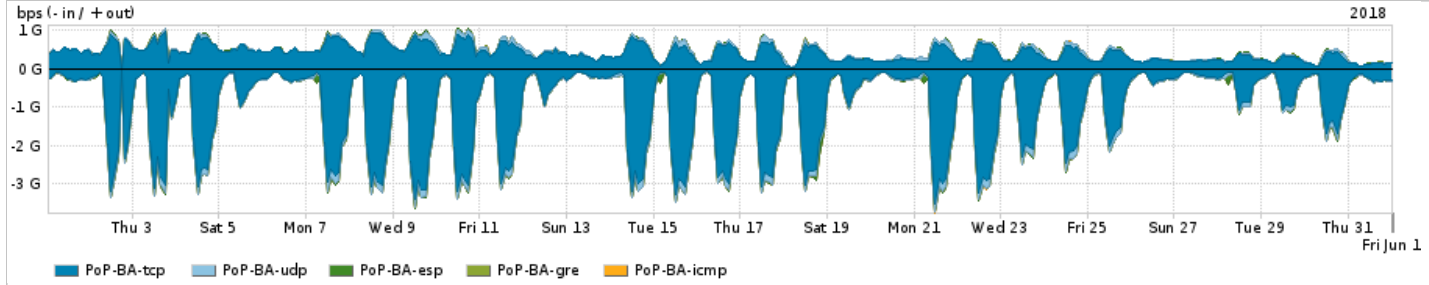

PROFILE	APPLICATION	IN	OUT	TOTAL
☒	PoP-BA	quit	51.75 Mbps	28.56 Mbps	80.32 Mbps
☒	PoP-BA	other UDP	16.26 Mbps	8.30 Mbps	24.56 Mbps
☒	PoP-BA	other TCP	10.67 Mbps	3.60 Mbps	14.27 Mbps
☐	PoP-BA	rsync	5.09 Mbps	153.54 Kbps	5.24 Mbps
☐	PoP-BA	smtp	1.88 Mbps	1.90 Mbps	3.77 Mbps
☐	PoP-BA	dns	1.36 Mbps	919.86 Kbps	2.28 Mbps
☐	PoP-BA	ssh	916.33 Kbps	546.52 Kbps	1.46 Mbps
☐	PoP-BA	macromedia-fcs	931.64 Kbps	374.70 Kbps	1.31 Mbps

Distribuição do tráfego do PoP-BA por protocolo

Average | Max | PCT95

	PROFILE	PROTOCOL	IN	OUT	TOTAL
☒	PoP-BA	tcp	981.72 Mbps	419.59 Mbps	1.40 Gbps
☒	PoP-BA	udp	70.02 Mbps	38.34 Mbps	108.35 Mbps
☒	PoP-BA	esp	9.39 Mbps	4.25 Mbps	13.64 Mbps
☒	PoP-BA	gre	176.07 Kbps	650.98 Kbps	827.04 Kbps
☒	PoP-BA	icmp	73.21 Kbps	219.61 Kbps	292.82 Kbps
☐	PoP-BA	ipencap	11.39 Kbps	77.89 Kbps	89.29 Kbps
☐	PoP-BA	ipv6-icmp	7.62 Kbps	5.97 Kbps	13.59 Kbps
☐	PoP-BA	ipv6	65.00 bps	60.00 bps	125.00 bps
☐	PoP-BA	vrrp	3.00 bps	0.00 bps	3.00 bps
☐	PoP-BA	ipv6-nonxt	0.00 bps	0.00 bps	0.00 bps

For assistance with this product, please contact support at <https://support.arbornetworks.com>