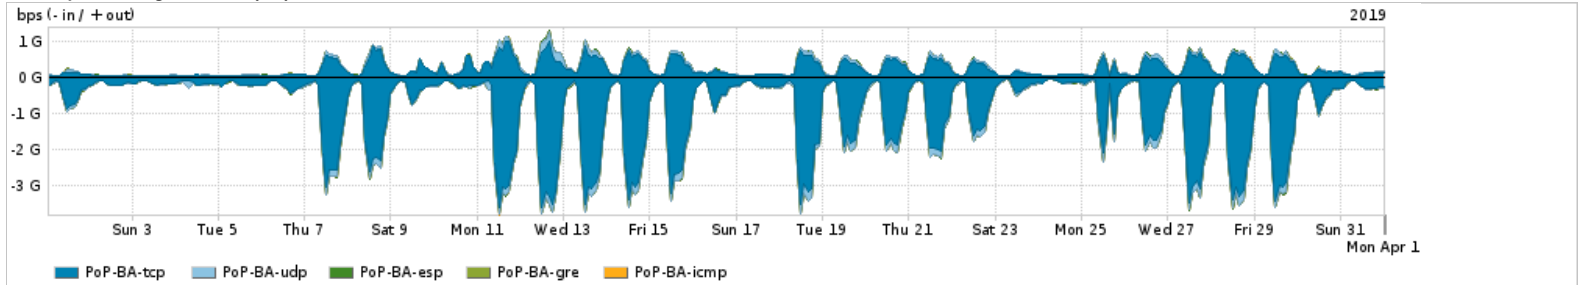

PROFILE	APPLICATION	IN	OUT	TOTAL
☒	PoP-BA	quit	43.88 Mbps	20.67 Mbps	64.55 Mbps
☒	PoP-BA	other UDP	20.86 Mbps	13.24 Mbps	34.10 Mbps
☒	PoP-BA	other TCP	6.38 Mbps	4.37 Mbps	10.74 Mbps
☐	PoP-BA	rsync	5.19 Mbps	543.00 bps	5.19 Mbps
☐	PoP-BA	stun	1.96 Mbps	2.03 Mbps	3.99 Mbps
☐	PoP-BA	smtp	1.23 Mbps	1.17 Mbps	2.40 Mbps
☐	PoP-BA	dns	1.22 Mbps	926.68 Kbps	2.15 Mbps
☐	PoP-BA	xmpp	954.93 Kbps	764.93 Kbps	1.72 Mbps

Distribuição do tráfego do PoP-BA por protocolo

Average | Max | PCT95

	PROFILE	PROTOCOL	IN	OUT	TOTAL
☒	PoP-BA	tcp	842.68 Mbps	240.18 Mbps	1.08 Gbps
☒	PoP-BA	udp	68.00 Mbps	36.89 Mbps	104.89 Mbps
☒	PoP-BA	esp	2.71 Mbps	3.23 Mbps	5.95 Mbps
☒	PoP-BA	gre	244.21 Kbps	1.01 Mbps	1.26 Mbps
☒	PoP-BA	icmp	65.43 Kbps	228.07 Kbps	293.50 Kbps
☐	PoP-BA	ipv6-icmp	7.18 Kbps	13.49 Kbps	20.67 Kbps
☐	PoP-BA	ipv6	96.00 bps	32.00 bps	128.00 bps
☐	PoP-BA	ipv6-nonxt	5.00 bps	0.00 bps	5.00 bps
☐	PoP-BA	rsvp	1.00 bps	0.00 bps	1.00 bps
☐	PoP-BA	sctp	1.00 bps	0.00 bps	1.00 bps

For assistance with this product, please contact support at <https://support.arbornetworks.com>