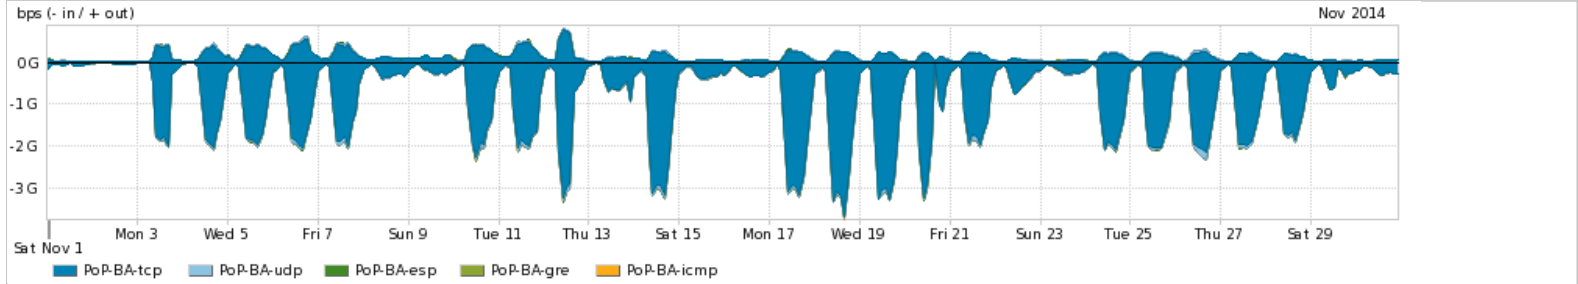

PROFILE	APPLICATION	IN	OUT	TOTAL	
☐	PoP-BA	ssh	6.55 Mbps	5.11 Mbps	11.66 Mbps
☒	PoP-BA	macromedia-fcs	7.16 Mbps	315.06 Kbps	7.47 Mbps
☐	PoP-BA	smtp	2.70 Mbps	1.31 Mbps	4.01 Mbps
☐	PoP-BA	dns	1.10 Mbps	595.32 Kbps	1.70 Mbps
☐	PoP-BA	postgresql	969.63 Kbps	10.14 Kbps	979.77 Kbps

Distribuição do tráfego do PoP-BA por protocolo

Average | Max | PCT95

PROFILE	PROTOCOL	IN	OUT	TOTAL	
☒	PoP-BA	tcp	847.50 Mbps	123.41 Mbps	970.91 Mbps
☒	PoP-BA	udp	29.70 Mbps	12.89 Mbps	42.59 Mbps
☒	PoP-BA	esp	1.52 Mbps	1.18 Mbps	2.70 Mbps
☒	PoP-BA	gre	967.18 Kbps	1.28 Mbps	2.24 Mbps
☒	PoP-BA	icmp	197.01 Kbps	164.46 Kbps	361.46 Kbps
☐	PoP-BA	ipv6	4.30 Kbps	760.00 bps	5.06 Kbps
☐	PoP-BA	pim	1.00 bps	10.00 bps	11.00 bps
☐	PoP-BA	rsvp	0.00 bps	2.00 bps	2.00 bps
☐	PoP-BA	222	0.00 bps	0.00 bps	0.00 bps

For assistance with this product, please contact support@arbornetworks.com.