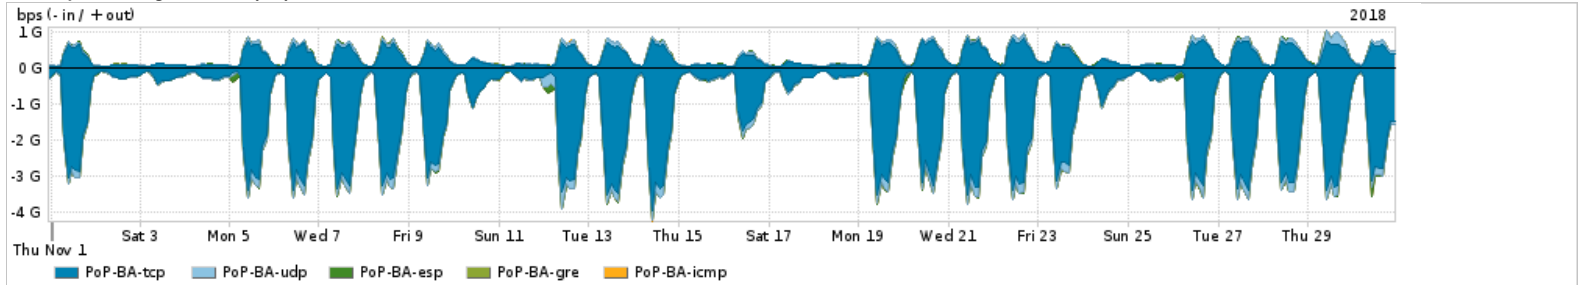

PROFILE	APPLICATION	IN	OUT	TOTAL
☒	PoP-BA	quit	64.13 Mbps	29.12 Mbps	93.25 Mbps
☒	PoP-BA	other UDP	21.29 Mbps	10.88 Mbps	32.18 Mbps
☒	PoP-BA	other TCP	10.36 Mbps	4.43 Mbps	14.78 Mbps
☐	PoP-BA	rsync	9.27 Mbps	64.09 Kbps	9.33 Mbps
☐	PoP-BA	smtp	1.74 Mbps	1.92 Mbps	3.66 Mbps
☐	PoP-BA	dns	1.81 Mbps	1.65 Mbps	3.46 Mbps
☐	PoP-BA	ssh	773.27 Kbps	2.30 Mbps	3.07 Mbps
☐	PoP-BA	stun	1.55 Mbps	1.45 Mbps	3.00 Mbps

Distribuição do tráfego do PoP-BA por protocolo

Average | Max | PCT95

	PROFILE	PROTOCOL	IN	OUT	TOTAL
☒	PoP-BA	tcp	1.18 Gbps	284.75 Mbps	1.46 Gbps
☒	PoP-BA	udp	88.92 Mbps	43.16 Mbps	132.08 Mbps
☒	PoP-BA	esp	10.14 Mbps	5.25 Mbps	15.40 Mbps
☒	PoP-BA	gre	245.33 Kbps	888.07 Kbps	1.13 Mbps
☒	PoP-BA	icmp	85.53 Kbps	255.61 Kbps	341.14 Kbps
☐	PoP-BA	ipencap	43.46 Kbps	67.06 Kbps	110.52 Kbps
☐	PoP-BA	ipv6-icmp	48.46 Kbps	15.39 Kbps	63.86 Kbps
☐	PoP-BA	ipv6	538.00 bps	329.00 bps	867.00 bps
☐	PoP-BA	ipv6-nonxt	11.00 bps	0.00 bps	11.00 bps
☐	PoP-BA	rsvp	0.00 bps	0.00 bps	0.00 bps

For assistance with this product, please contact support at <https://support.arbornetworks.com>