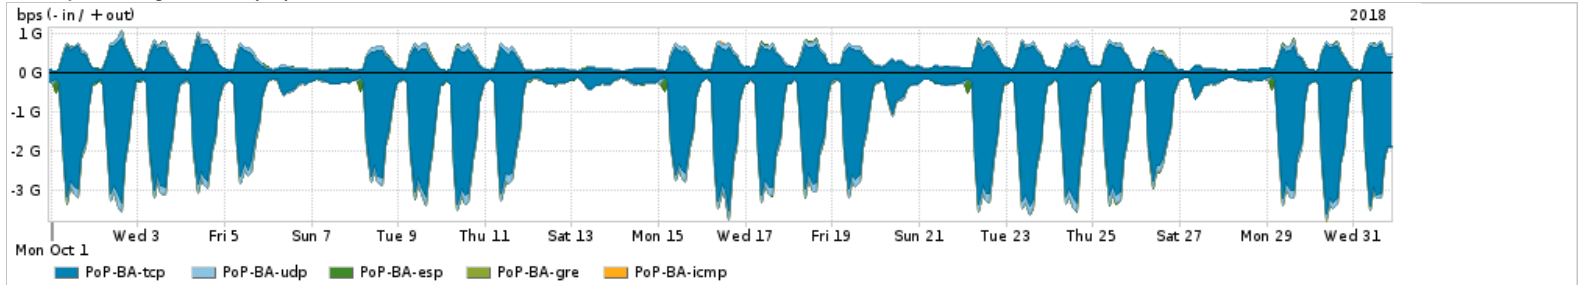

PROFILE	APPLICATION	IN	OUT	TOTAL
☒	PoP-BA	quit	56.21 Mbps	27.96 Mbps	84.17 Mbps
☒	PoP-BA	other UDP	17.77 Mbps	19.73 Mbps	37.50 Mbps
☒	PoP-BA	other TCP	11.00 Mbps	5.09 Mbps	16.09 Mbps
☐	PoP-BA	rsync	6.36 Mbps	1.89 Kbps	6.36 Mbps
☐	PoP-BA	dns	1.62 Mbps	2.92 Mbps	4.54 Mbps
☐	PoP-BA	ssh	773.89 Kbps	3.37 Mbps	4.14 Mbps
☐	PoP-BA	smtp	1.85 Mbps	1.44 Mbps	3.29 Mbps
☐	PoP-BA	stun	1.23 Mbps	1.11 Mbps	2.34 Mbps

Distribuição do tráfego do PoP-BA por protocolo

Average | Max | PCT95

	PROFILE	PROTOCOL	IN	OUT	TOTAL
☒	PoP-BA	tcp	1.19 Gbps	286.32 Mbps	1.48 Gbps
☒	PoP-BA	udp	76.97 Mbps	51.80 Mbps	128.77 Mbps
☒	PoP-BA	esp	9.85 Mbps	3.77 Mbps	13.62 Mbps
☒	PoP-BA	gre	190.43 Kbps	859.91 Kbps	1.05 Mbps
☒	PoP-BA	icmp	96.28 Kbps	257.60 Kbps	353.88 Kbps
☐	PoP-BA	ipv6-icmp	67.27 Kbps	15.13 Kbps	82.40 Kbps
☐	PoP-BA	ipencap	18.08 Kbps	48.90 Kbps	66.97 Kbps
☐	PoP-BA	ipv6	92.00 bps	345.00 bps	437.00 bps
☐	PoP-BA	sctp	14.00 bps	0.00 bps	14.00 bps
☐	PoP-BA	ipv6-nonxt	12.00 bps	0.00 bps	12.00 bps

For assistance with this product, please contact support at <https://support.arbornetworks.com>