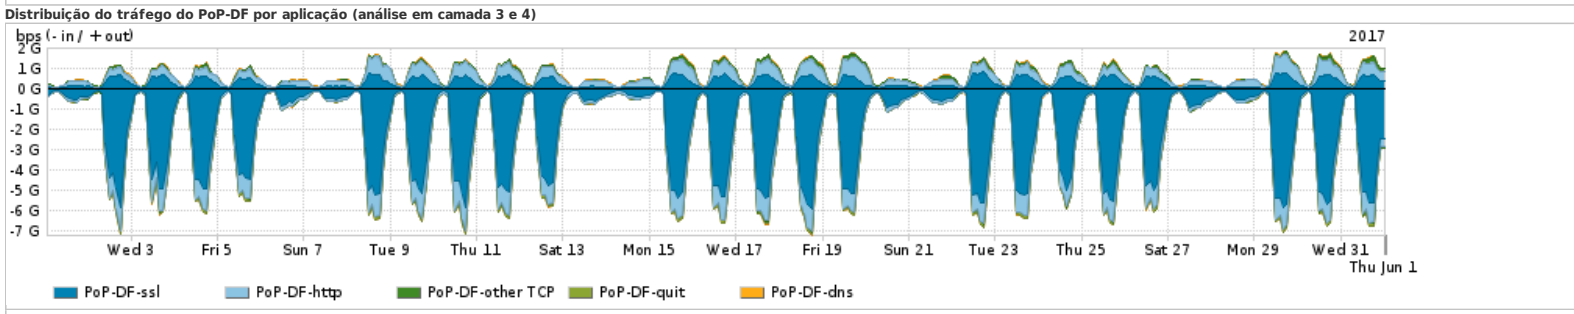

Average | Max | PCT95

PROFILE	APPLICATION	IN	OUT	TOTAL	
☒	PoP-DF	ssl	1.88 Gbps	267.25 Mbps	2.15 Gbps
☒	PoP-DF	http	403.64 Mbps	344.57 Mbps	748.22 Mbps