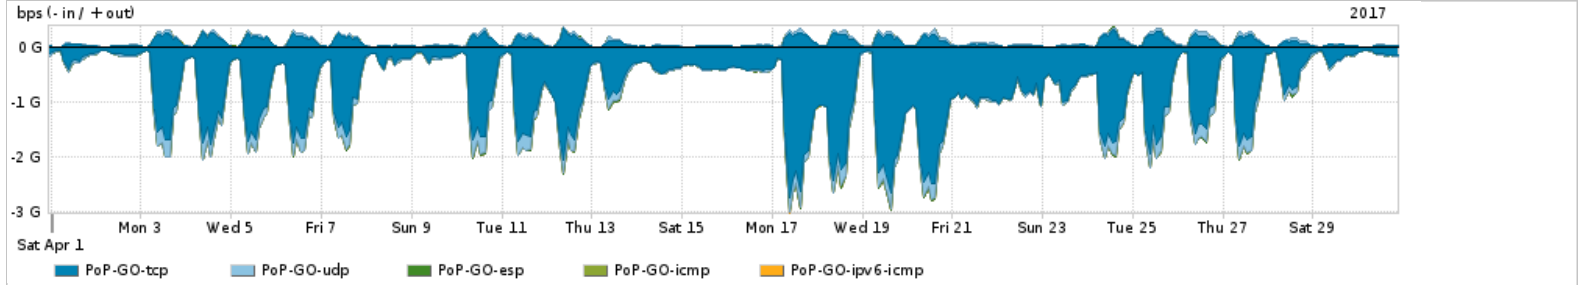

PROFILE	APPLICATION	IN	OUT	TOTAL
☒	PoP-GO	quit	69.28 Mbps	5.69 Mbps	74.97 Mbps
☒	PoP-GO	other UDP	12.09 Mbps	13.27 Mbps	25.36 Mbps
☒	PoP-GO	other TCP	15.52 Mbps	3.15 Mbps	18.67 Mbps
☐	PoP-GO	ssh	1.91 Mbps	1.02 Mbps	2.93 Mbps
☐	PoP-GO	macromedia-fcs	948.56 Kbps	1.79 Mbps	2.74 Mbps
☐	PoP-GO	smtp	432.76 Kbps	375.44 Kbps	808.20 Kbps
☐	PoP-GO	dns	490.66 Kbps	215.89 Kbps	706.54 Kbps
☐	PoP-GO	stun	271.62 Kbps	310.58 Kbps	582.20 Kbps

Distribuição do tráfego do PoP-GO por protocolo

Average | Max | PCT95

	PROFILE	PROTOCOL	IN	OUT	TOTAL
☒	PoP-GO	tcp	769.78 Mbps	93.12 Mbps	862.90 Mbps
☒	PoP-GO	udp	82.16 Mbps	19.50 Mbps	101.66 Mbps
☒	PoP-GO	esp	4.13 Mbps	182.38 Kbps	4.32 Mbps
☒	PoP-GO	icmp	44.81 Kbps	83.89 Kbps	128.69 Kbps
☒	PoP-GO	ipv6-icmp	76.11 Kbps	19.05 Kbps	95.16 Kbps
☐	PoP-GO	gre	15.67 Kbps	564.00 bps	16.23 Kbps
☐	PoP-GO	ipv6	118.00 bps	74.00 bps	192.00 bps
☐	PoP-GO	sctp	2.00 bps	0.00 bps	2.00 bps

For assistance with this product, please contact support@arbornetworks.com.