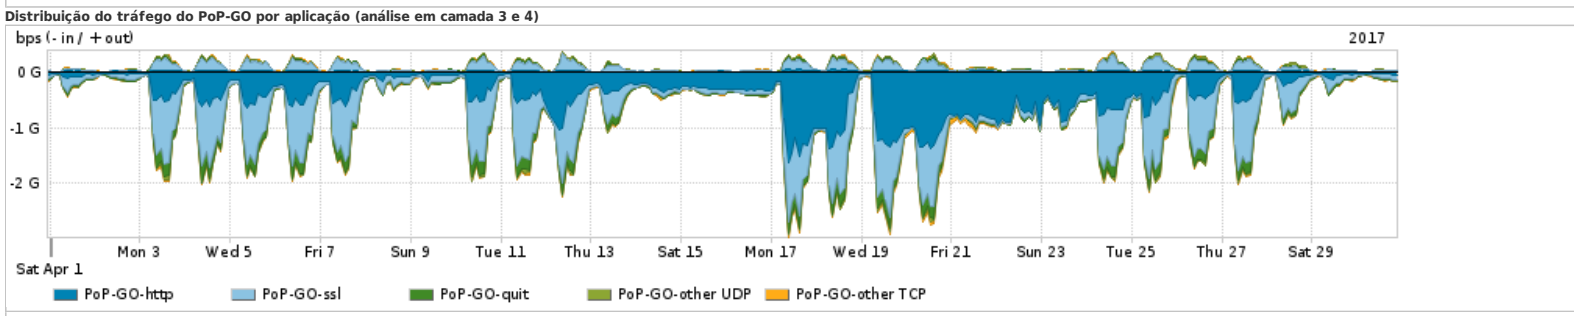

Average | Max | PCT95

PROFILE	APPLICATION	IN	OUT	TOTAL	
☒	PoP-GO	http	404.31 Mbps	20.14 Mbps	424.44 Mbps
☒	PoP-GO	ssl	345.74 Mbps	66.01 Mbps	411.76 Mbps