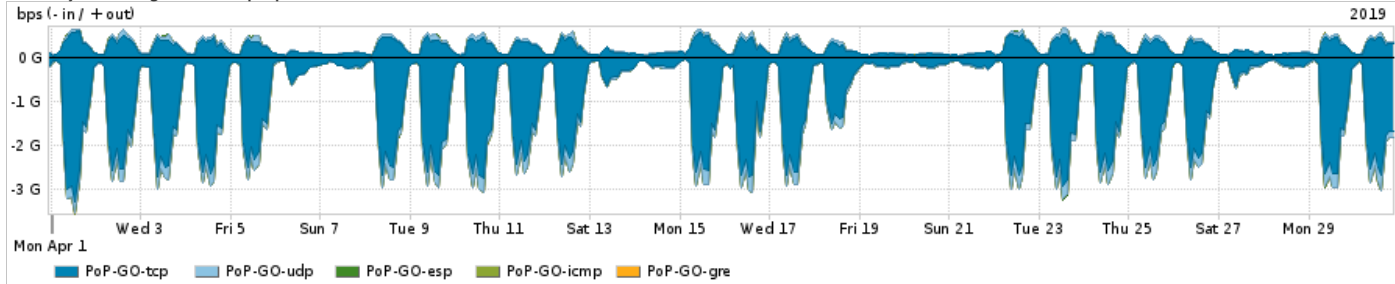

PROFILE	APPLICATION	IN	OUT	TOTAL
☒	PoP-GO	quit	78.75 Mbps	17.87 Mbps	96.62 Mbps
☒	PoP-GO	other UDP	26.16 Mbps	18.06 Mbps	44.22 Mbps
☒	PoP-GO	other TCP	11.94 Mbps	5.67 Mbps	17.61 Mbps
☐	PoP-GO	ssh	4.98 Mbps	1.29 Mbps	6.27 Mbps
☐	PoP-GO	macromedia-fcs	295.53 Kbps	3.42 Mbps	3.72 Mbps
☐	PoP-GO	stun	1.21 Mbps	1.16 Mbps	2.37 Mbps
☐	PoP-GO	dns	1.46 Mbps	491.18 Kbps	1.95 Mbps
☐	PoP-GO	xmpp	783.34 Kbps	713.21 Kbps	1.50 Mbps

Distribuição do tráfego do PoP-GO por protocolo

Average | Max | PCT95

	PROFILE	PROTOCOL	IN	OUT	TOTAL
☒	PoP-GO	tcp	1.01 Gbps	197.90 Mbps	1.21 Gbps
☒	PoP-GO	udp	107.72 Mbps	37.61 Mbps	145.33 Mbps
☒	PoP-GO	esp	846.62 Kbps	357.54 Kbps	1.20 Mbps
☒	PoP-GO	icmp	73.44 Kbps	146.39 Kbps	219.83 Kbps
☒	PoP-GO	gre	34.59 Kbps	2.19 Kbps	36.77 Kbps
☐	PoP-GO	ipv6-icmp	1.04 Kbps	11.42 Kbps	12.46 Kbps
☐	PoP-GO	ipv6	3.27 Kbps	692.00 bps	3.96 Kbps
☐	PoP-GO	sctp	328.00 bps	0.00 bps	328.00 bps
☐	PoP-GO	255	0.00 bps	0.00 bps	0.00 bps
☐	PoP-GO	ippc	0.00 bps	0.00 bps	0.00 bps

For assistance with this product, please contact support at <https://support.arbornetworks.com>