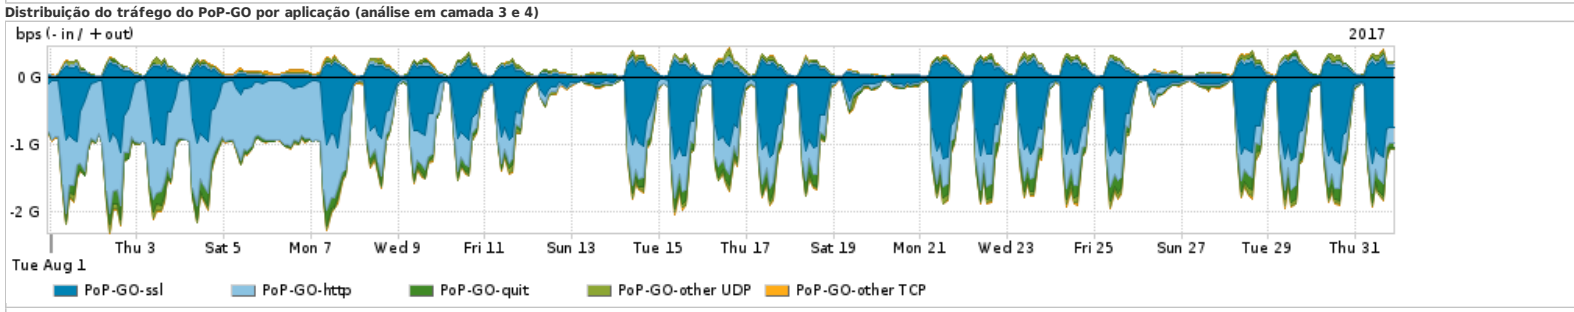

Average | Max | PCT95

PROFILE	APPLICATION	IN	OUT	TOTAL	
☒	PoP-GO	ssl	433.20 Mbps	91.21 Mbps	524.41 Mbps
☒	PoP-GO	http	342.61 Mbps	22.42 Mbps	365.02 Mbps