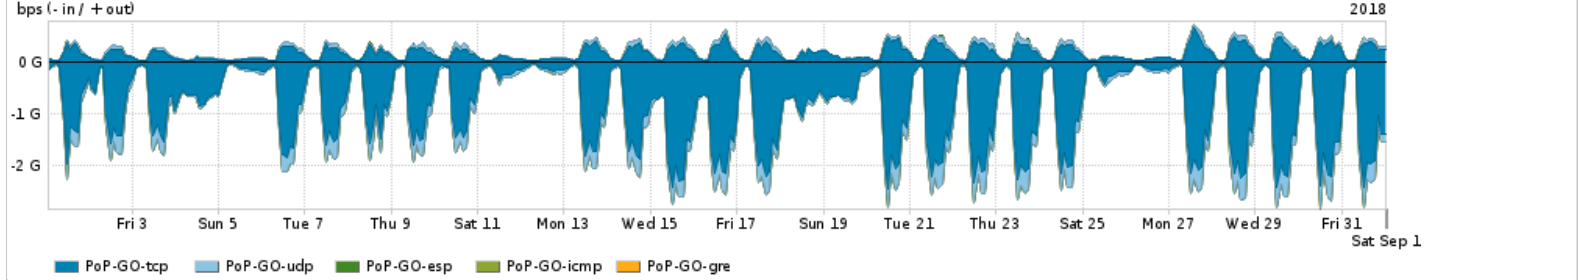

PROFILE	APPLICATION	IN	OUT	TOTAL
☒	PoP-GO	other TCP	14.70 Mbps	5.14 Mbps	19.83 Mbps
☐	PoP-GO	ssh	7.40 Mbps	519.25 Kbps	7.92 Mbps
☐	PoP-GO	macromedia-fcs	1.27 Mbps	2.06 Mbps	3.33 Mbps
☐	PoP-GO	stun	663.91 Kbps	637.28 Kbps	1.30 Mbps
☐	PoP-GO	dns	689.06 Kbps	318.78 Kbps	1.01 Mbps
☐	PoP-GO	smtp	453.19 Kbps	531.45 Kbps	984.64 Kbps

Distribuição do tráfego do PoP-GO por protocolo

Average | Max | PCT95

	PROFILE	PROTOCOL	IN	OUT	TOTAL
☒	PoP-GO	tcp	853.71 Mbps	159.74 Mbps	1.01 Gbps
☒	PoP-GO	udp	150.13 Mbps	39.20 Mbps	189.32 Mbps
☒	PoP-GO	esp	165.49 Kbps	252.81 Kbps	418.30 Kbps
☒	PoP-GO	icmp	47.91 Kbps	115.29 Kbps	163.20 Kbps
☒	PoP-GO	gre	29.70 Kbps	1.82 Kbps	31.52 Kbps
☐	PoP-GO	ipv6-icmp	2.92 Kbps	11.55 Kbps	14.47 Kbps
☐	PoP-GO	ipv6	1.95 Kbps	592.00 bps	2.54 Kbps
☐	PoP-GO	ipv6-nonxt	65.00 bps	0.00 bps	65.00 bps
☐	PoP-GO	sctp	0.00 bps	0.00 bps	0.00 bps

For assistance with this product, please contact support at <https://support.arbornetworks.com>