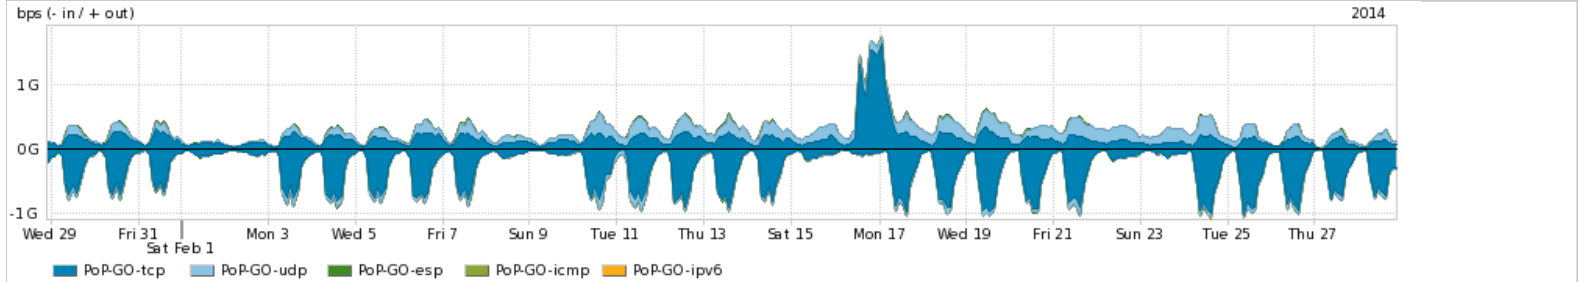

PROFILE	APPLICATION	IN	OUT	TOTAL
☒	PoP-GO	macromedia-fcs		3.22 Mbps	5.48 Mbps
☐	PoP-GO	dns		493.73 Kbps	3.17 Mbps
☐	PoP-GO	bittorrent		201.57 Kbps	2.05 Mbps
☐	PoP-GO	smtp		1.44 Mbps	2.00 Mbps
☐	PoP-GO	ssh		185.10 Kbps	899.11 Kbps

Distribuição do tráfego do PoP-GO por protocolo

Average | Max | PCT95

	PROFILE	PROTOCOL	IN	OUT	TOTAL
☒	PoP-GO	tcp		302.47 Mbps	460.18 Mbps
☒	PoP-GO	udp		31.58 Mbps	154.91 Mbps
☒	PoP-GO	esp		772.12 Kbps	5.36 Mbps
☒	PoP-GO	icmp		179.60 Kbps	463.55 Kbps
☒	PoP-GO	ipv6		42.29 Kbps	87.46 Kbps
☐	PoP-GO	gre		54.01 Kbps	71.10 Kbps
☐	PoP-GO	222		1.00 bps	1.00 bps
☐	PoP-GO	ipencap		0.00 bps	0.00 bps
☐	PoP-GO	255		0.00 bps	0.00 bps

For assistance with this product, please contact support@arbornetworks.com.