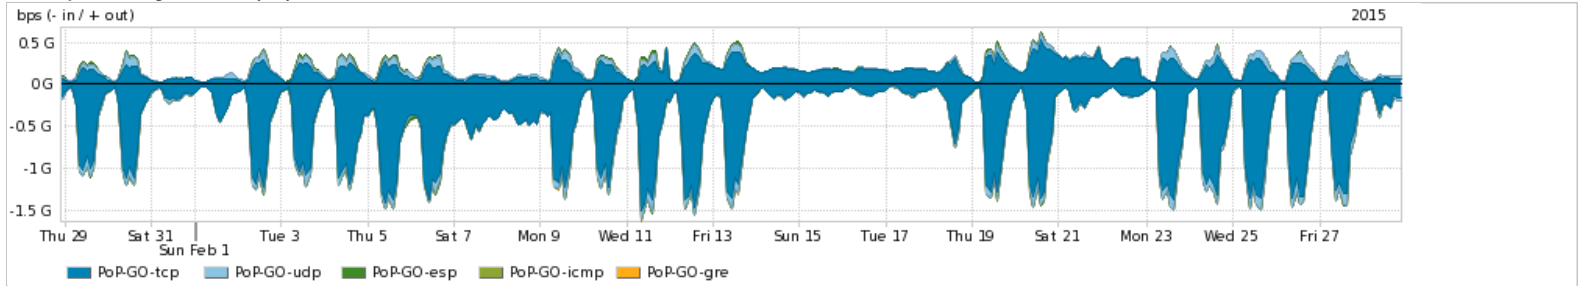

PROFILE	APPLICATION	IN	OUT	TOTAL	
☐	PoP-GO	macromedia-fcs	3.24 Mbps	1.87 Mbps	5.11 Mbps
☐	PoP-GO	ssh	557.29 Kbps	2.13 Mbps	2.68 Mbps
☐	PoP-GO	smtp	593.99 Kbps	413.68 Kbps	1.01 Mbps
☐	PoP-GO	rdp	64.12 Kbps	732.31 Kbps	796.42 Kbps
☐	PoP-GO	dns	464.86 Kbps	239.12 Kbps	703.98 Kbps

Distribuição do tráfego do PoP-GO por protocolo

Average | Max | PCT95

PROFILE	PROTOCOL	IN	OUT	TOTAL	
☒	PoP-GO	tcp	472.41 Mbps	156.23 Mbps	628.64 Mbps
☒	PoP-GO	udp	34.35 Mbps	34.34 Mbps	68.69 Mbps
☒	PoP-GO	esp	1.66 Mbps	5.26 Mbps	6.92 Mbps
☒	PoP-GO	icmp	178.12 Kbps	247.88 Kbps	426.00 Kbps
☒	PoP-GO	gre	100.86 Kbps	10.70 Kbps	111.56 Kbps
☐	PoP-GO	ipv6	39.14 Kbps	70.25 Kbps	109.39 Kbps
☐	PoP-GO	rsvp	0.00 bps	0.00 bps	0.00 bps

For assistance with this product, please contact support@arbornetworks.com.