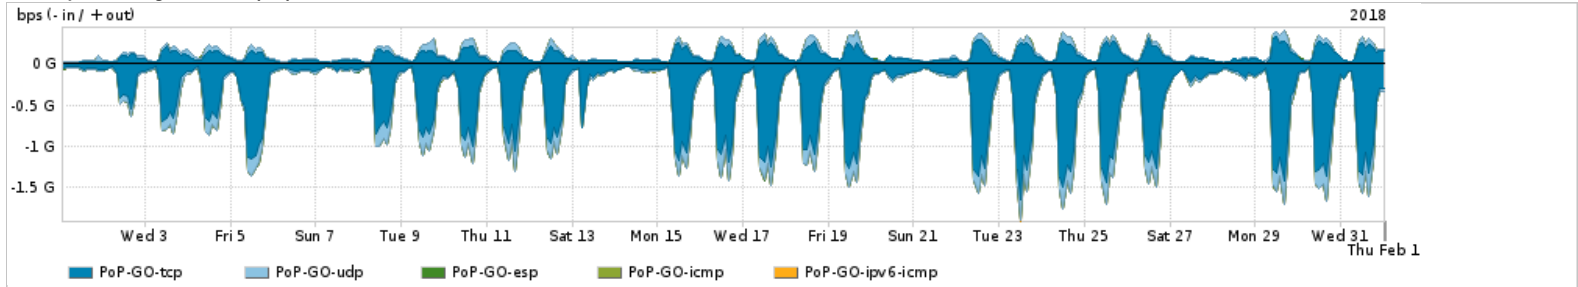

PROFILE	APPLICATION	IN	OUT	TOTAL
☒	PoP-GO	quit	53.25 Mbps	11.41 Mbps	64.65 Mbps
☒	PoP-GO	other UDP	19.79 Mbps	17.04 Mbps	36.83 Mbps
☒	PoP-GO	other TCP	10.54 Mbps	4.10 Mbps	14.64 Mbps
☐	PoP-GO	ssh	2.24 Mbps	734.19 Kbps	2.97 Mbps
☐	PoP-GO	macromedia-fcs	435.77 Kbps	1.84 Mbps	2.28 Mbps
☐	PoP-GO	rsync	137.71 Kbps	558.20 Kbps	695.91 Kbps
☐	PoP-GO	smtp	355.03 Kbps	334.36 Kbps	689.39 Kbps
☐	PoP-GO	dns	357.66 Kbps	185.45 Kbps	543.10 Kbps

Distribuição do tráfego do PoP-GO por protocolo

Average | Max | PCT95

	PROFILE	PROTOCOL	IN	OUT	TOTAL
☒	PoP-GO	tcp	389.69 Mbps	94.08 Mbps	483.77 Mbps
☒	PoP-GO	udp	73.62 Mbps	28.78 Mbps	102.40 Mbps
☒	PoP-GO	esp	267.38 Kbps	154.22 Kbps	421.60 Kbps
☒	PoP-GO	icmp	61.13 Kbps	59.45 Kbps	120.58 Kbps
☒	PoP-GO	ipv6-icmp	4.15 Kbps	6.72 Kbps	10.86 Kbps
☐	PoP-GO	gre	704.00 bps	1.92 Kbps	2.62 Kbps
☐	PoP-GO	ipv6-nonxt	209.00 bps	0.00 bps	209.00 bps
☐	PoP-GO	ipv6	62.00 bps	32.00 bps	94.00 bps

For assistance with this product, please contact support at <https://support.arbornetworks.com>