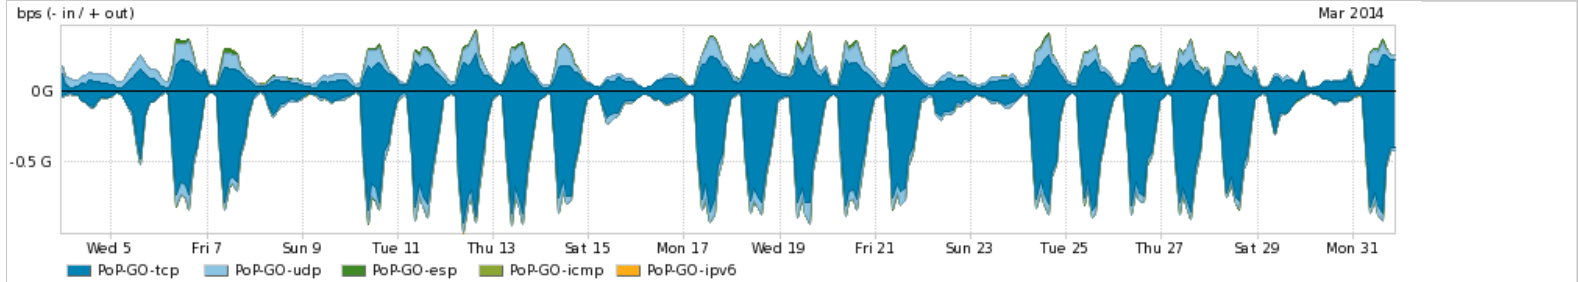

PROFILE	APPLICATION	IN	OUT	TOTAL
☒	PoP-GO	macromedia-fcs		2.12 Mbps	4.02 Mbps
☐	PoP-GO	smtp		783.26 Kbps	1.32 Mbps
☐	PoP-GO	bittorrent		241.81 Kbps	795.84 Kbps
☐	PoP-GO	dns		347.09 Kbps	696.87 Kbps
☐	PoP-GO	ssh		193.69 Kbps	589.98 Kbps

Distribuição do tráfego do PoP-GO por protocolo

Average | Max | PCT95

	PROFILE	PROTOCOL	IN	OUT	TOTAL
☒	PoP-GO	tcp		279.87 Mbps	375.30 Mbps
☒	PoP-GO	udp		28.25 Mbps	75.31 Mbps
☒	PoP-GO	esp		812.44 Kbps	5.60 Mbps
☒	PoP-GO	icmp		167.06 Kbps	387.07 Kbps
☒	PoP-GO	ipv6		18.07 Kbps	39.77 Kbps
☐	PoP-GO	gre		9.75 Kbps	27.32 Kbps
☐	PoP-GO	222		1.00 bps	1.00 bps
☐	PoP-GO	255		0.00 bps	0.00 bps

For assistance with this product, please contact support@arbornetworks.com.