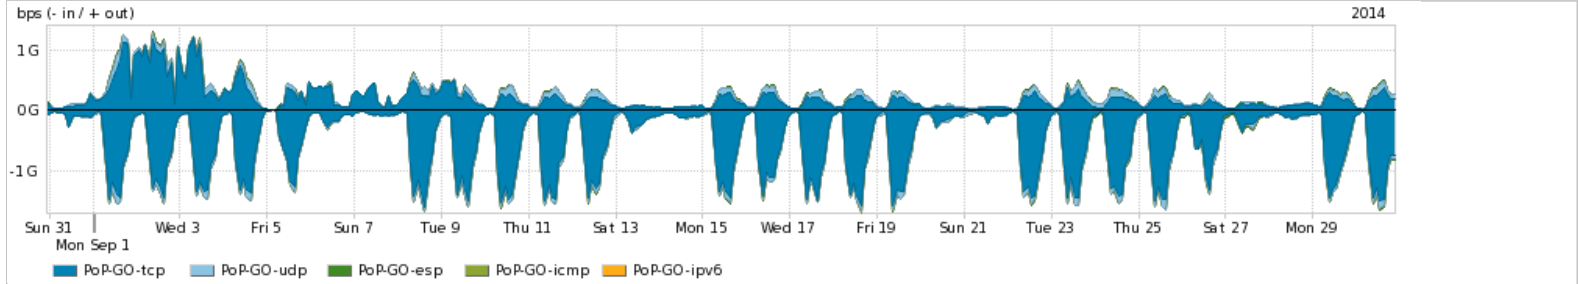

PROFILE	APPLICATION	IN	OUT	TOTAL
☒	PoP-GO	macromedia-fcs		4.01 Mbps	5.35 Mbps
☐	PoP-GO	smtp		2.72 Mbps	3.33 Mbps
☐	PoP-GO	bittorrent		432.98 Kbps	1.18 Mbps
☐	PoP-GO	sccp		321.72 Kbps	823.19 Kbps
☐	PoP-GO	rdp		63.83 Kbps	752.23 Kbps

Distribuição do tráfego do PoP-GO por protocolo

Average | Max | PCT95

	PROFILE	PROTOCOL	IN	OUT	TOTAL
☒	PoP-GO	tcp		518.24 Mbps	713.43 Mbps
☒	PoP-GO	udp		36.11 Mbps	79.74 Mbps
☒	PoP-GO	esp		3.18 Mbps	8.61 Mbps
☒	PoP-GO	icmp		189.51 Kbps	464.43 Kbps
☒	PoP-GO	ipv6		27.27 Kbps	103.95 Kbps
☐	PoP-GO	gre		74.02 Kbps	95.91 Kbps
☐	PoP-GO	ipv6-frag		10.00 bps	1.71 Kbps
☐	PoP-GO	ipv6-icmp		1.05 Kbps	1.06 Kbps
☐	PoP-GO	255		0.00 bps	0.00 bps

For assistance with this product, please contact support@arbornetworks.com.